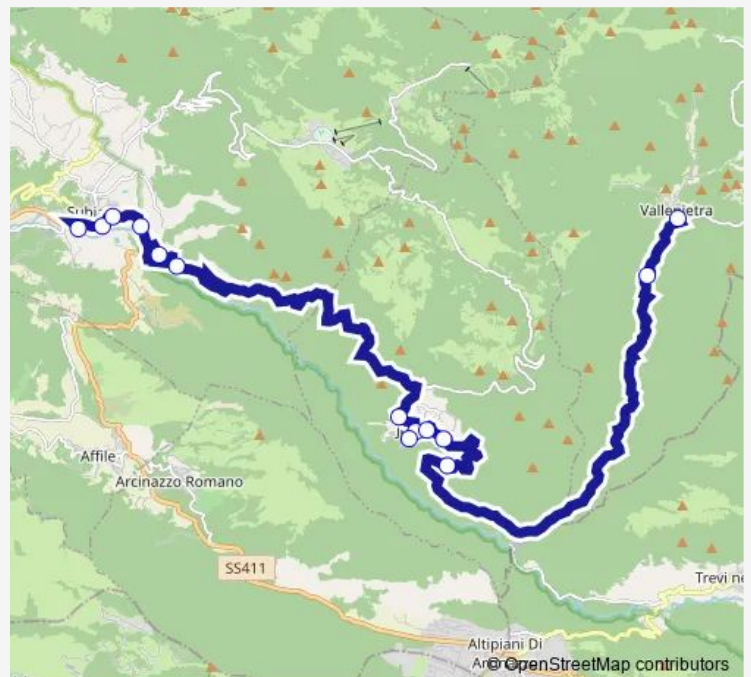

Route schedule

Subiaco | Piazza Falcone # f4782 — Vallepietra | Via Roma # f11632

Monday 06:00-18:30

Tuesday 06:00-18:30

Wednesday 06:00-18:30

Thursday 06:00-18:30

Friday 06:00-18:30

Saturday 06:00-18:30

Sunday 08:50-14:50

Route info

Direction: Subiaco | Piazza Falcone # f4782

Stops: 14

Trip Duration: 1 hour 0 min

Subiaco - Vallepietra # Su19a

Bus time schedules and route maps are available in an offline PDF at busmaps.com. Use the busmaps.com website to see live bus times, train schedule or subway schedule, and step-by-step directions for all public transit in Jenne