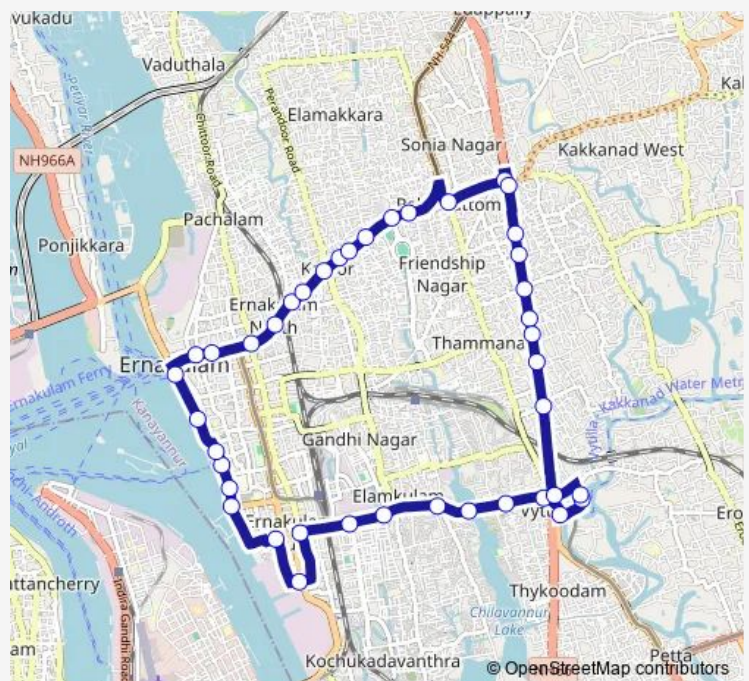

Bus Vyttila Mobility Hub ↔ Vyttila Mobility Hub (clockwise, via Kadavanthara and Thamannam)

[Go to website](#)

Direction

Vyttila — Vyttila

41 stops

[Open route schedule](#)

- Vyttila
- Vyttila Devaswom Board
- Vyttila Junction
- Janatha
- Elamkulam
- Elamkulam Junction
- Kadavanthra
- Manorama Junction
- Valanjambalam
- Ravipuram
- Pallimukk
- Gandhi Square
- Subash Park
- Ernakulam Boat Jetty
- Children's Park
- Menaka
- High Court Junction
- Saritha
- St Alberts
- Kacheripadi
- North Railway Station

Route schedule

Vyttila — Vyttila

Monday	06:00
Tuesday	06:00
Wednesday	06:00
Thursday	06:00
Friday	06:00
Saturday	06:00
Sunday	06:00

Route info

Direction: Vyttila

Stops: 41

Trip Duration: 0 hour 51 min

■ Vyttila Mobility Hub ↔ Vyttila Mobility Hub (clockwise, via Kadavanthara and Thamannam) **BusMaps**