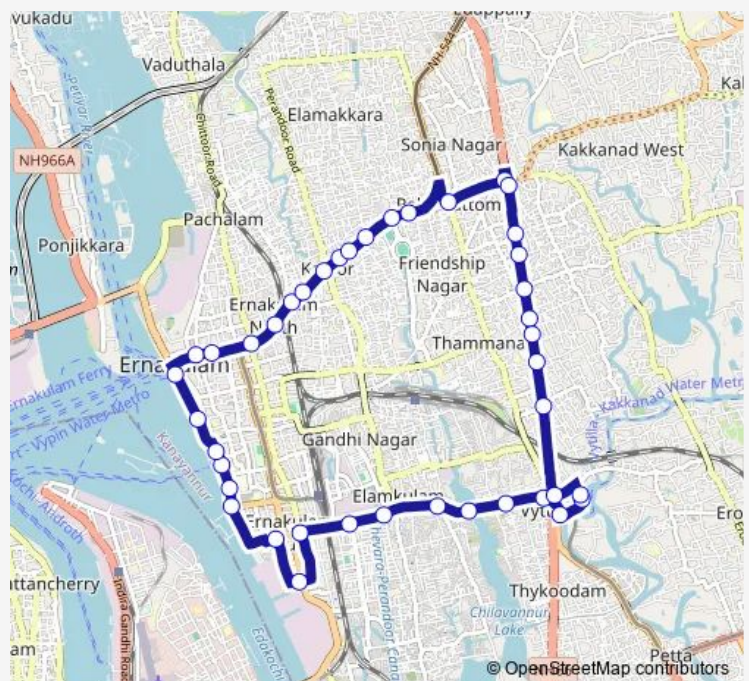

## Bus Vyttila Mobility Hub ↔ Vyttila Mobility Hub (clockwise, via Kadavanthara and Thamannam)

[Go to website](#)

### Direction

Vyttila — Vyttila

41 stops

[Open route schedule](#)

- Vyttila
- Vyttila Devaswom Board
- Vyttila Junction
- Janatha
- Elamkulam
- Elamkulam Junction
- Kadavanthra
- Manorama Junction
- Valanjambalam
- Ravipuram
- Pallimukk
- Gandhi Square
- Subash Park
- Ernakulam Boat Jetty
- Children's Park
- Menaka
- High Court Junction
- Saritha
- St Alberts
- Kacheripadi
- North Railway Station

### Route schedule

Vyttila — Vyttila

|           |       |
|-----------|-------|
| Monday    | 06:00 |
| Tuesday   | 06:00 |
| Wednesday | 06:00 |
| Thursday  | 06:00 |
| Friday    | 06:00 |
| Saturday  | 06:00 |
| Sunday    | 06:00 |

### Route info

Direction: Vyttila

Stops: 41

Trip Duration: 0 hour 51 min

■ Vyttila Mobility Hub ↔ Vyttila Mobility Hub (clockwise, via Kadavanthara and Thamannam) BusMaps

Town Hall

Manapattyparambu

Kaloor