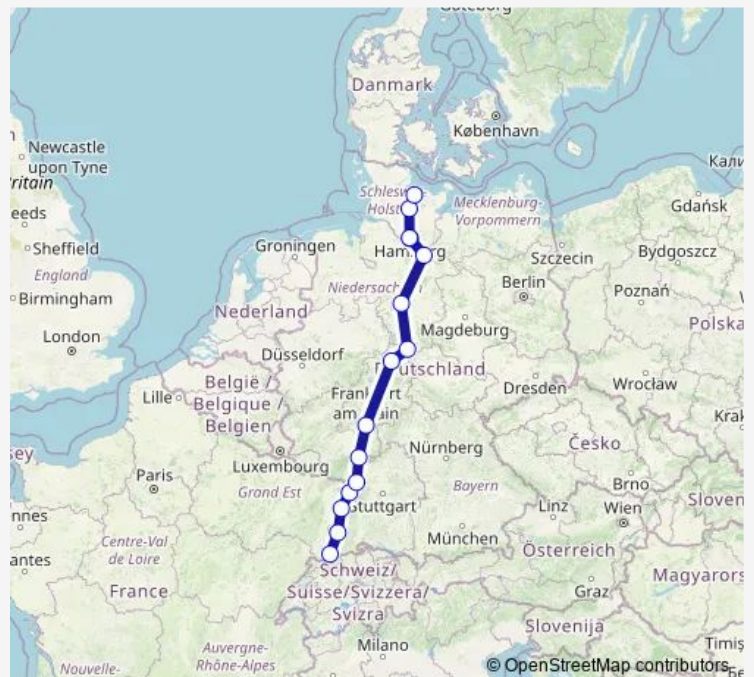

Offenburg

Baden-Baden

Karlsruhe Hbf

Mannheim Hbf

Frankfurt(Main)Süd

Kassel-Wilhelmshöhe

Göttingen

Hannover Hbf

Lüneburg

Hamburg Hbf

Hamburg Dammtor

Neumünster

Kiel Hbf

Route schedule

Basel Bad Bf — Kiel Hbf

Monday 06:49

Tuesday 06:49

Wednesday 06:49

Thursday 06:49

Friday 06:49

Saturday 05:10-05:11

Sunday 05:10-05:11

Route info

Direction: Basel Bad Bf

Stops: 15

Trip Duration: 7 hour 58 min

ICE 394

ICE 394 Rail time schedules and route maps are available in an offline PDF at busmaps.com. Use the busmaps.com website to see live bus times, train schedule or subway schedule, and step-by-step directions for all public transit in Hamburg