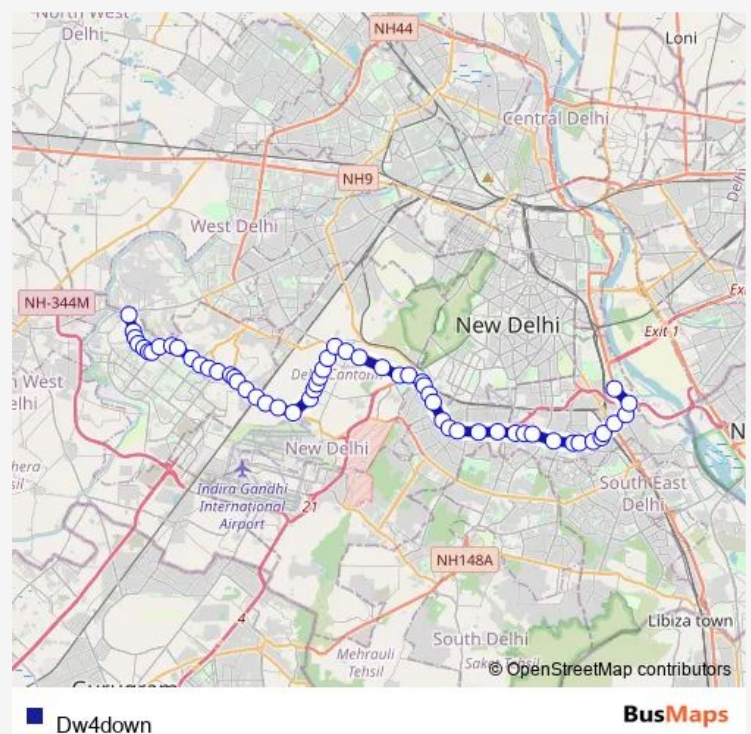

Dwarka Flyover Palam Village

Palam Colony Flyover

Prehlad Pur

Route schedule

Dwarka More Metro Station (Terminal) — Sarai Kale Khan Isbt

Monday 05:03-08:57

Tuesday 05:03-08:57

Wednesday 05:03-08:57

Thursday 05:03-08:57

Friday 05:03-08:57

Saturday 05:03-08:57

Sunday 05:03-08:57

Route info

Direction: Dwarka More Metro Station (Terminal)

Stops: 56

Trip Duration: 2 hour 0 min