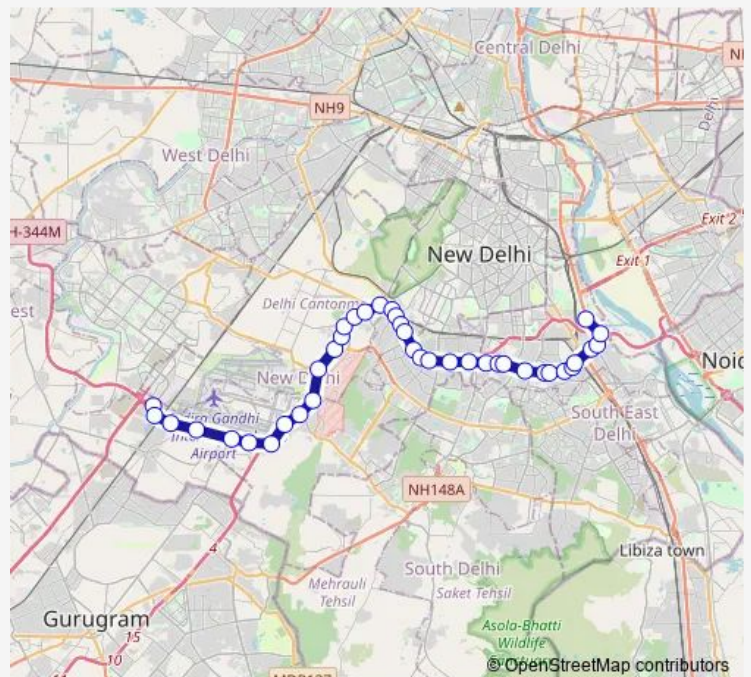

Satya Niketan (Dhaulta Kuan)

Satya Niketan / Gurudwara Moti Bagh

South Moti Bagh (Ring Road)

Route schedule

Dwarka Sec-21 Metro Station — Sarai Kale Khan Isbt

Monday 08:18-18:36

Tuesday 08:18-18:36

Wednesday 08:18-18:36

Thursday 08:18-18:36

Friday 08:18-18:36

Saturday 08:18-18:36

Sunday 08:18-18:36

Route info

Direction: Dwarka Sec-21 Metro Station

Stops: 39

Trip Duration: 1 hour 50 min

Dw4down

BusMaps

Aradhana Enclave

RK Puram Sec-13

Hyatt Hotel

Nauroji Nagar

SJ Hospital

Aiims Ring Road