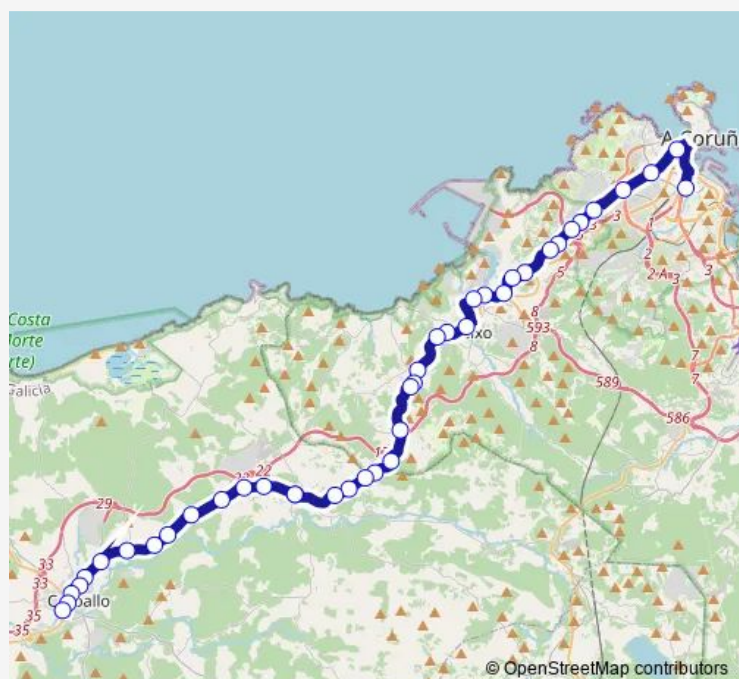

Thursday 08:15-17:00

Friday 08:15-17:00

Saturday 07:30-19:30

Sunday 11:30

Route info

Direction: Carballo E.A.

Stops: 41

Trip Duration: 1 hour 13 min