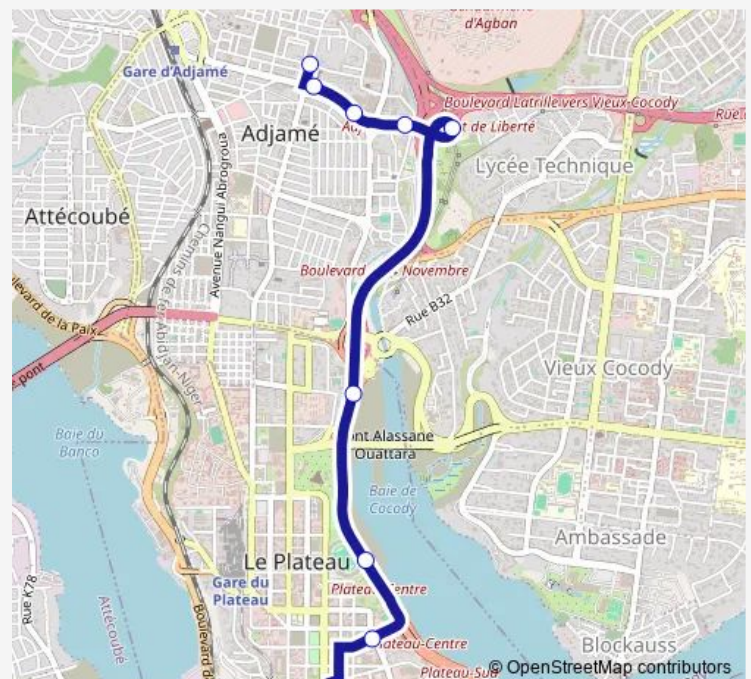

Gare de Bingerville

Adjamé Liberté

Adjamé Texaco

Eglise Universel

Adjamé Renault

### Route schedule

Super U Abidjan Plateau — Adjamé Renault

Monday 06:00

Tuesday 06:00

Wednesday 06:00

Thursday 06:00

Friday 06:00

Saturday 06:00

### Route info

Direction: Super U Abidjan Plateau

Stops: 9

Trip Duration: 0 hour 21 min

■ woro woro banalisé : Renault ↔ Plateau Super U

## Direction

Adjamé Renault — Super U

24 stops

[Open route schedule](#)

Adjamé Renault

Pharmacie Espoir

Carrefour Complexe

Carrefour Banfora