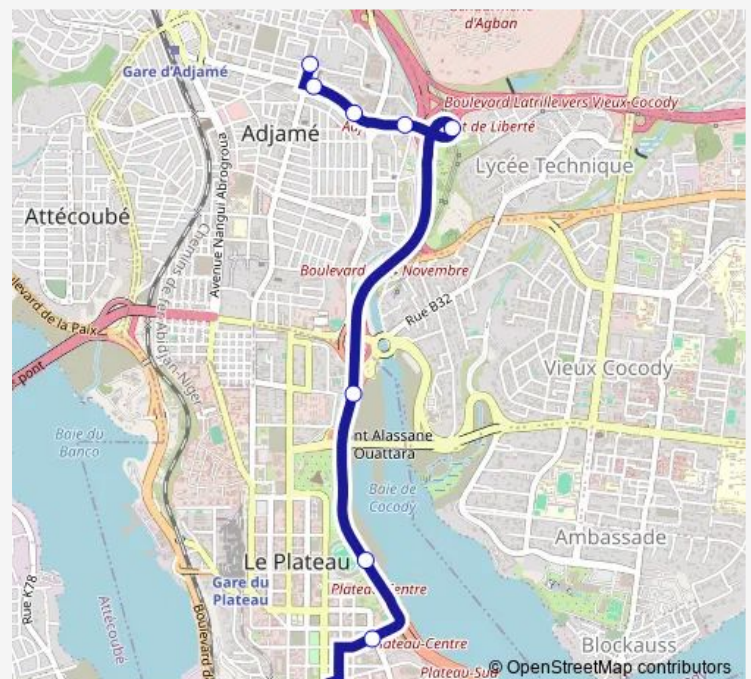

Stade Félix-Houphouët-Boigny

Nestle Cocody

Gare de Bingerville

Adjamé Liberté

Adjamé Texaco

Eglise Universel

Adjamé Renault

Route schedule

Super U Abidjan Plateau — Adjamé Renault

Monday 06:00

Tuesday 06:00

Wednesday 06:00

Thursday 06:00

Friday 06:00

Saturday 06:00

Sunday 06:00

Route info

Direction: Super U Abidjan Plateau

Stops: 9

Trip Duration: 0 hour 21 min

■ woro woro banalisé : Renault ↔ Plateau Super U

Direction

Adjamé Renault — Super U

24 stops

Super U

Route schedule

Adjamé Renault — Super U

Monday 06:00

Tuesday 06:00

Wednesday 06:00

Thursday 06:00

Friday 06:00