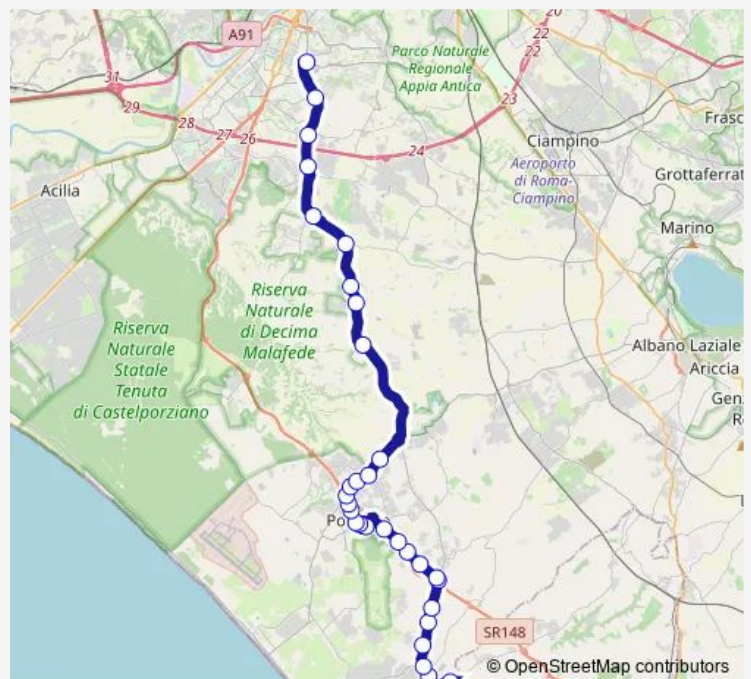

Thursday 07:20

Friday 07:20

Saturday 07:20

Sunday —

**Route info**

Direction: Ardea | Piazza del Popolo # f12635

Stops: 33

Trip Duration: 1 hour 15 min