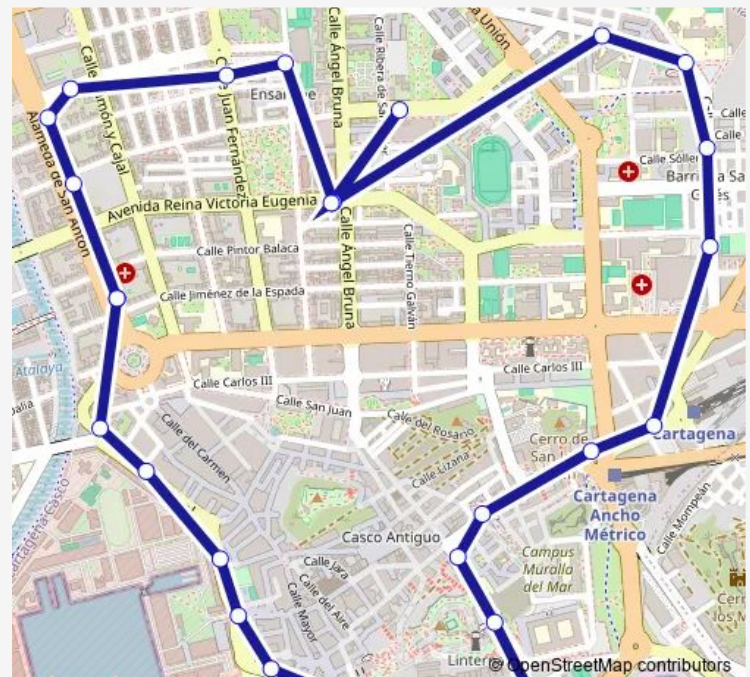

Direction

Cruz Roja -Cart — Cruz Roja -Cart

26 stops

[Open route schedule](#)

Cruz Roja -Cart

Alameda San Anton -Cart

Alameda San Anton 1-Cart

Calle Trafalgar -Cart

Carrefour -Cart

Avenida America -Cart

Plaza Bastarreche -Cart

El Lago -Cart

Calle Gisbert -Cart

Ascensor Panorámico -Cart

Casa del Mar -Cart

Muralla del Mar -Cart

Saturday 07:00-22:00

Sunday 09:00-21:00

Route info

Direction: Cruz Roja -Cart

Stops: 26

Trip Duration: 0 hour 30 min

Alsa - L8 — L8 Icue-Bus

Plaza del Rey -Cart

Calle real 1

Calle Real 2

Casa del Niño-Calle Real -Cart

Cruz Roja -Cart

Alsa - L8 Bus time schedules and route maps are available in an offline PDF at busmaps.com. Use the busmaps.com website to see live bus times, train schedule or subway schedule, and step-by-step directions for all public transit in Cartagena