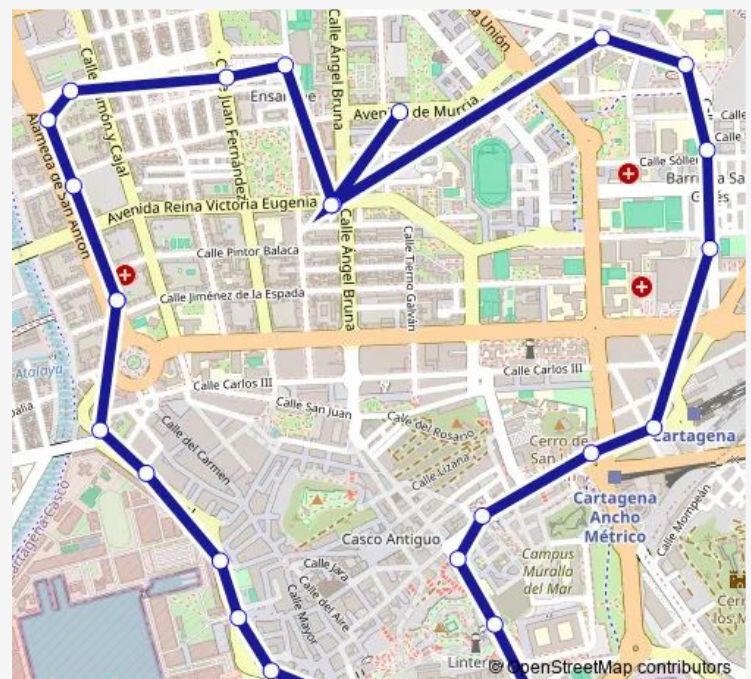

Direction

Cruz Roja -Cart — Cruz Roja -Cart

26 stops

[Open route schedule](#)

Cruz Roja -Cart

Alameda San Anton -Cart

Alameda San Anton 1-Cart

Calle Trafalgar -Cart

Carrefour -Cart

Avenida America -Cart

Plaza Bastarreche -Cart

El Lago -Cart

Calle Gisbert -Cart

Ascensor Panorámico -Cart

Casa del Mar -Cart

Muralla del Mar -Cart

Saturday 07:00-22:00

Sunday 09:00-21:00

Route info

Direction: Cruz Roja -Cart

Stops: 26

Trip Duration: 0 hour 30 min

Plaza del Rey -Cart

Calle real 1

Calle Real 2

Casa del Niño-Calle Real -Cart

Cruz Roja -Cart

ALSA - L8 Bus time schedules and route maps are available in an offline PDF at busmaps.com. Use the busmaps.com website to see live bus times, train schedule or subway schedule, and step-by-step directions for all public transit in Cartagena