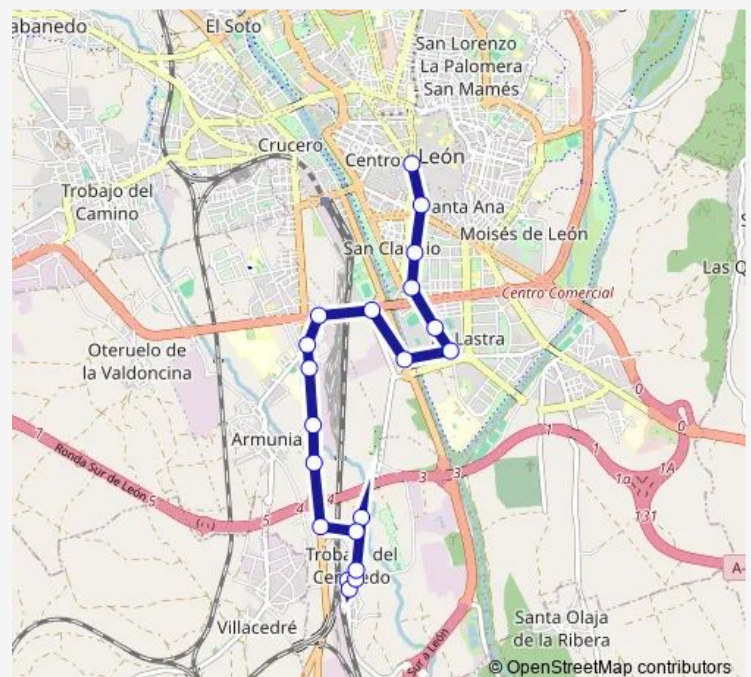

Route schedule

Plaza de Santo Domingo (Bbva) — Los Jardines. 4

Monday 07:30-21:30

Tuesday 07:30-21:30

Wednesday 07:30-21:30

Thursday 07:30-21:30

Friday 07:30-21:30

Saturday —

Sunday —

Route info

Direction: Plaza de Santo Domingo (Bbva)

Stops: 18

Trip Duration: 0 hour 30 min

■ ALSA - L8 — L8 Trobajo Cercedo-Sto Domingo

Direction

Plaza de Santo Domingo (Bbva) — Ctra.Vilecha (Igle-Trob)

Route schedule

Ctra.Vilecha (Igle-Trob) — Plaza de Santo Domingo (Bbva)

Monday 07:00-22:00

Tuesday 07:00-22:00

Wednesday 07:00-22:00

Thursday 07:00-22:00

Friday 07:00-22:00

Saturday 07:00-22:00

Sunday 07:00-22:00

Route info

Direction: Ctra.Vilecha (Igle-Trob)

Stops: 20

Trip Duration: 0 hour 30 min

ALSA - L8 Bus time schedules and route maps are available in an offline PDF at busmaps.com. Use the busmaps.com website to see live bus times, train schedule or subway schedule, and step-by-step directions for all public transit in Leon