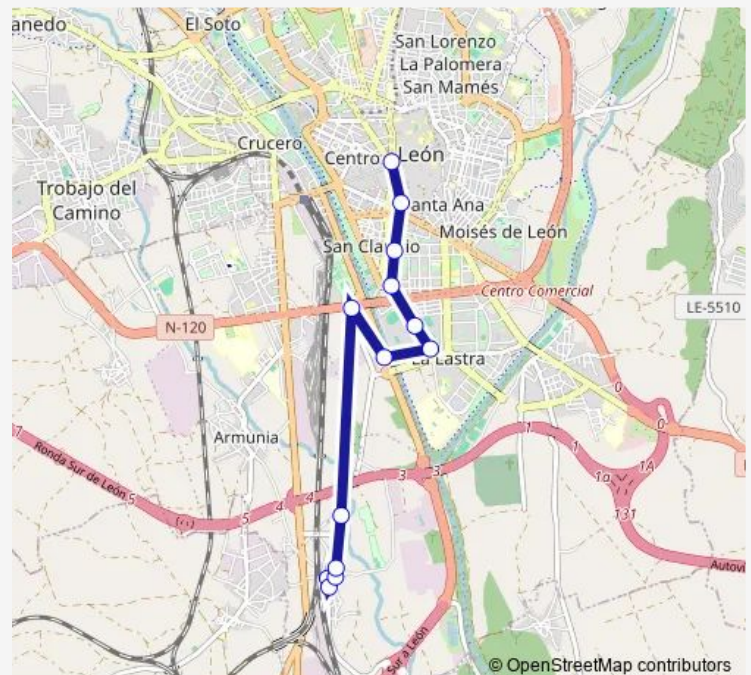

Route schedule

Plaza de Santo Domingo (Bbva) — Los Jardines. 4

Monday 07:30-21:30

Tuesday 07:30-21:30

Wednesday 07:30-21:30

Thursday 07:30-21:30

Friday 07:30-21:30

Saturday 07:30-22:30

Sunday 07:30-22:30

Route info

Direction: Plaza de Santo Domingo (Bbva)

Stops: 18

Trip Duration: 0 hour 30 min

Direction

Plaza de Santo Domingo (Bbva) — Ctra.Vilecha (Igle-Trob)

11 stops

Wednesday 08:20-23:00

Thursday 08:20-23:00

Friday 08:20-23:00

Saturday —

Sunday —

Route info

Direction: Plaza de Santo Domingo (Bbva)

Stops: 11

Friday 07:10-22:40

Saturday —

Sunday —

Route info

Direction: Ctra.Vilecha (Igle-Trob)

Stops: 13

Trip Duration: 0 hour 20 min

Alsa - L8 Bus time schedules and route maps are available in an offline PDF at busmaps.com. Use the busmaps.com website to see live bus times, train schedule or subway schedule, and step-by-step directions for all public transit in Leon