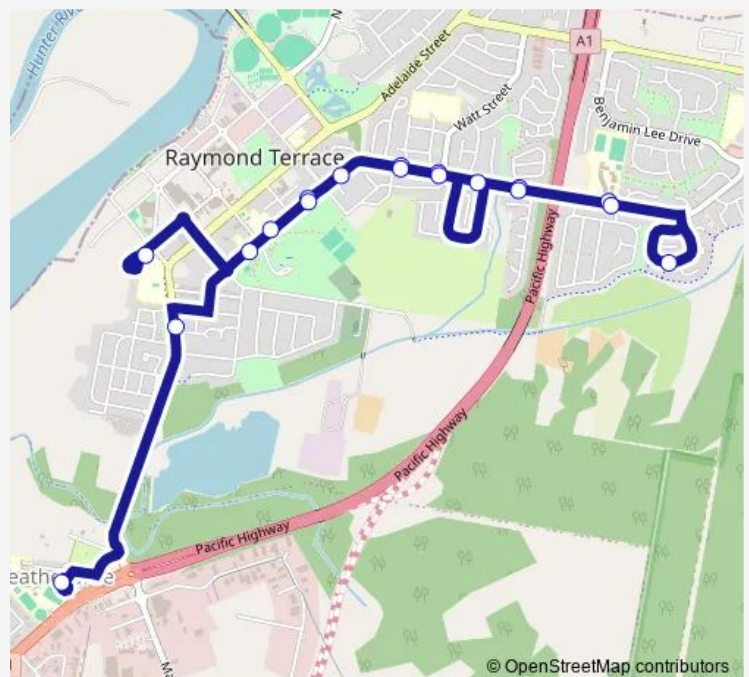

School Bus 0161 Raymond Terrace PS to Hunter River Hs

[Go to website](#)

Direction

Raymond Terrace Primary School, Sturgeon St — Hunter River High School, Elkin Av

18 stops

[Open route schedule](#)

Raymond Terrace Primary School, Sturgeon St

Raymond Terrace Community Hall, Irrawang St

Adelaide St Opp Bettles Park

Hunter River High School, Elkin Av

Route schedule

Raymond Terrace Primary School, Sturgeon St — Hunter River High School, Elkin Av

Monday	15:10
Tuesday	15:10
Wednesday	15:10
Thursday	15:10
Friday	15:10
Saturday	—
Sunday	—

Route info

Direction: Raymond Terrace Primary School, Sturgeon St

Stops: 18

Trip Duration: 0 hour 22 min

0161 — Raymond Terrace PS to Hunter River Hs

0161 School Bus time schedules and route maps are available in an offline PDF at busmaps.com. Use the busmaps.com website to see live bus times, train schedule or subway schedule, and step-by-step directions for all public transit in Maitland