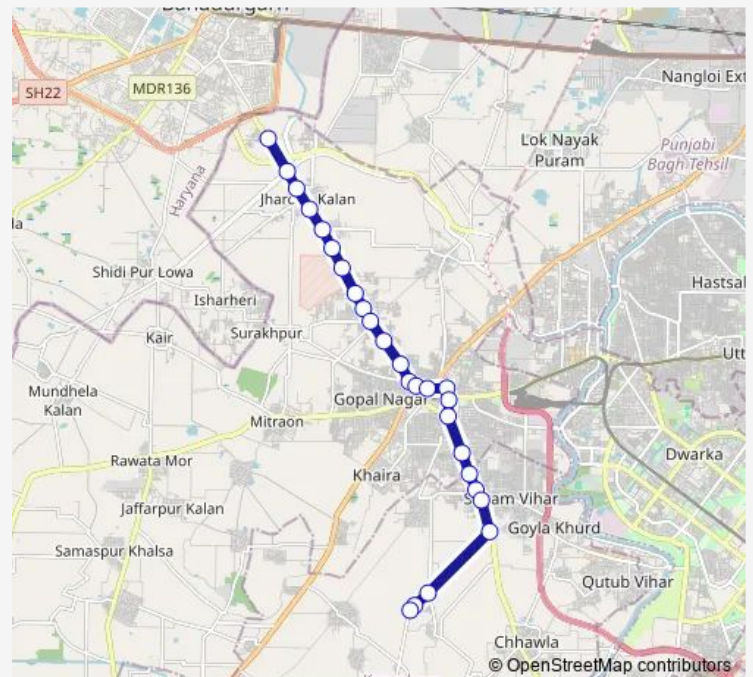

Baba Haridass Nagar

New Anaj Mandi

Surakh Pur Crossing

Najafgarh Terminal

Jharoda Crossing

Health Centre

Najafgarh Delhi Gate

Chawla Stand Najafgarh

Thursday 20:53-23:17

Friday 20:53-23:17

Saturday 20:53-23:17

Sunday 20:53-23:17

Route info

Direction: Satyapuram Jharoda

Stops: 26

Trip Duration: 0 hour 53 min

825linkstldown

BusMaps

Goela Dairy Crossing

Jhatikra Crossing Pandwala Road

Rewla Khanpur Crossing

Purani Basti Rewla Khanpur

Rewla Khanpur Depot

Bus time schedules and route maps are available in an offline PDF at busmaps.com. Use the busmaps.com website to see live bus times, train schedule or subway schedule, and step-by-step directions for all public transit in New Delhi