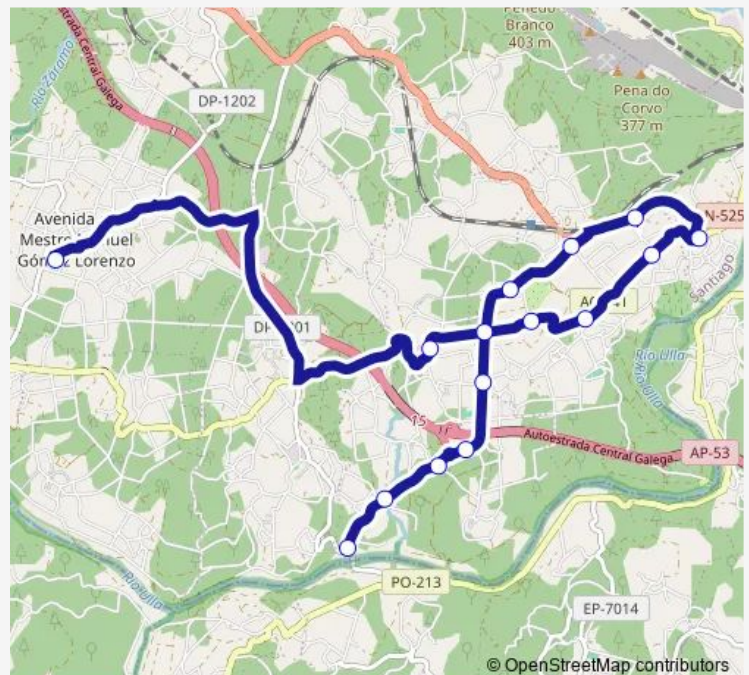

Tuesday 14:50-17:25

Wednesday 14:50

Thursday 14:50

Friday 14:50

Saturday —

Sunday —

Route info

Direction: CPI de Vedra

Stops: 15

Trip Duration: 0 hour 30 min

■ Xg807032 — CPI de Vedra-Ponte

Direction

Ponte — CPI de Vedra

15 stops

[Open route schedule](#)

Ponte

Monday 08:20

Tuesday 08:20

Wednesday 08:20

Thursday 08:20

Friday 08:20

Saturday —

Sunday —

Route info

Direction: Ponte

Stops: 15

Trip Duration: 0 hour 30 min

Xg807032 Bus time schedules and route maps are available in an offline PDF at busmaps.com. Use the busmaps.com website to see live bus times, train schedule or subway schedule, and step-by-step directions for all public transit in Vedra