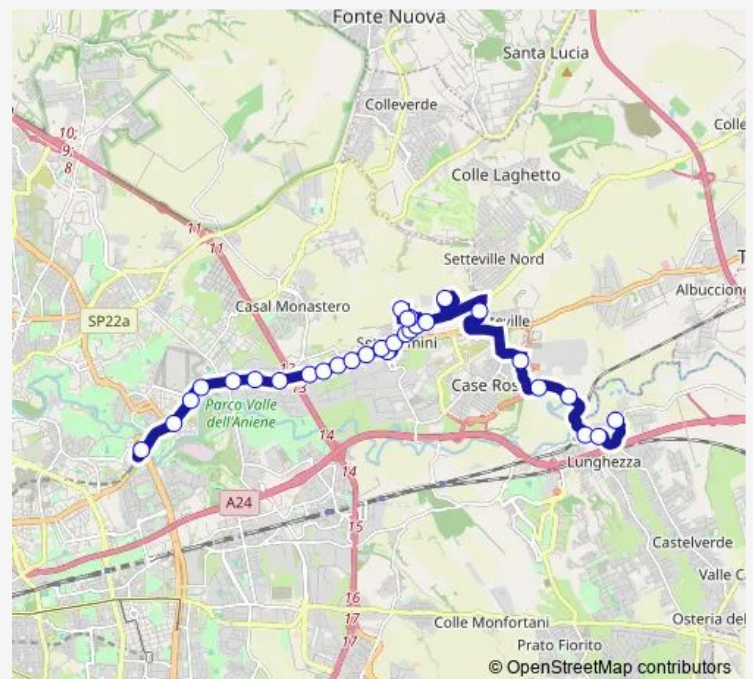

Bus 041f

[Go to website](#)

Direction

Ponte Mammolo (Mb) — Fadda

32 stops

[Open route schedule](#)

Ponte Mammolo (Mb)

Rebibbia (Mb)

Tiburtina/Nasini

Tiburtina/Lino DA Parma

Tiburtina/TOR Cervara

Tiburtina/Tivoli

Tiburtina/Pesenti

Tiburtina/Castel Madama

Tiburtina/ZOE Fontana

Tiburtina/Sambuci

Tiburtina/Casale Bonanni

Tiburtina/Morolo

Tiburtina/Colli SUL Velino

Casal Bianco/Tiburtina

Casal Bianco/Rubellia

Casal Bianco/Vopisco

Casal Bianco/Settecamini

Casal Bianco/Colleverde

Bertolucci

Parise

Bertolucci

Route schedule

Ponte Mammolo (Mb) — Fadda

Monday —

Tuesday —

Wednesday —

Thursday —

Friday —

Saturday —

Sunday 05:30-00:10⁺¹

Route info

Direction: Ponte Mammolo (Mb)

Stops: 32

Trip Duration: 1 hour 11 min

041f

BusMaps