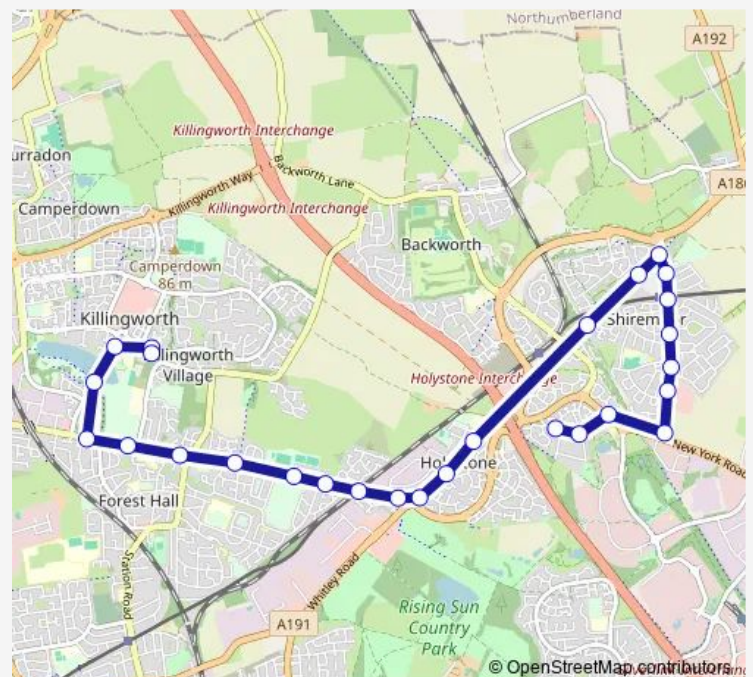

New York Road-Benton Road

Park Lane-New York Road

Park Lane-Boundry Mills

Park Lane-Brenkley Avenue

Park Lane-Park Grove

Park Lane - Shiremoor Metro

Park Lane-Upper Crone Street

Earsdon Road-Park Lane

Earsdon Road-Middle School

Earsdon Road-Emerson Place

Whitley Road - St Bedes Walk

Whitley Road-St Aidens Avenue

Whitley Road-Bede Close

Great Lime Road-Whitley Road

Great Lime Road - Palmersville Metro

Great Lime Road-Kelvin Place

Thursday 07:45

Friday 07:45

Saturday —

Sunday —

Route info

Direction: Benton Road-Club

Stops: 27

Trip Duration: 0 hour 30 min

■ S654 — West Allotment - George Stephenson

Great Lime Road-West Lane

Great Lime Road-Balliol Avenue

Southgate-Norgas House

Southgate-School

East Bailey - Garth 33

East Bailey-Terminus

S654 Bus time schedules and route maps are available in an offline PDF at busmaps.com. Use the busmaps.com website to see live bus times, train schedule or subway schedule, and step-by-step directions for all public transit in Wallsend