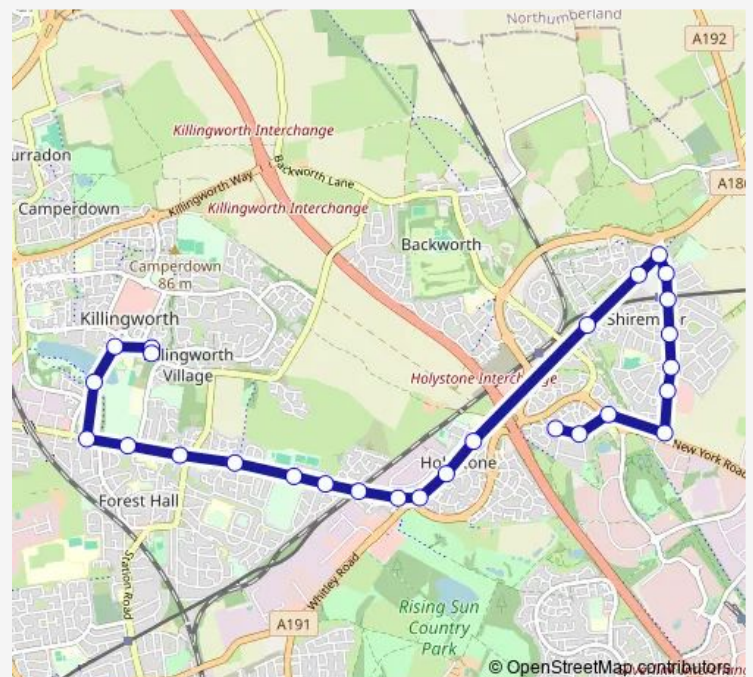

New York Road-Benton Road

Park Lane-New York Road

Park Lane-Boundry Mills

Park Lane-Brenkley Avenue

Park Lane-Park Grove

Park Lane - Shiremoor Metro

Park Lane-Upper Crone Street

Earsdon Road-Park Lane

Earsdon Road-Middle School

Earsdon Road-Emerson Place

Whitley Road - St Bedes Walk

Whitley Road-St Aidens Avenue

Whitley Road-Bede Close

Great Lime Road-Whitley Road

Great Lime Road - Palmersville Metro

Great Lime Road-Kelvin Place

Thursday 07:45

Friday 07:45

Saturday —

Sunday —

Route info

Direction: Benton Road-Club

Stops: 27

Trip Duration: 0 hour 30 min

■ S654 — West Allotment - George Stephenson

BusMaps

Great Lime Road-West Lane

Great Lime Road-Balliol Avenue

Southgate-Norgas House

Southgate-School

East Bailey - Garth 33

East Bailey-Terminus