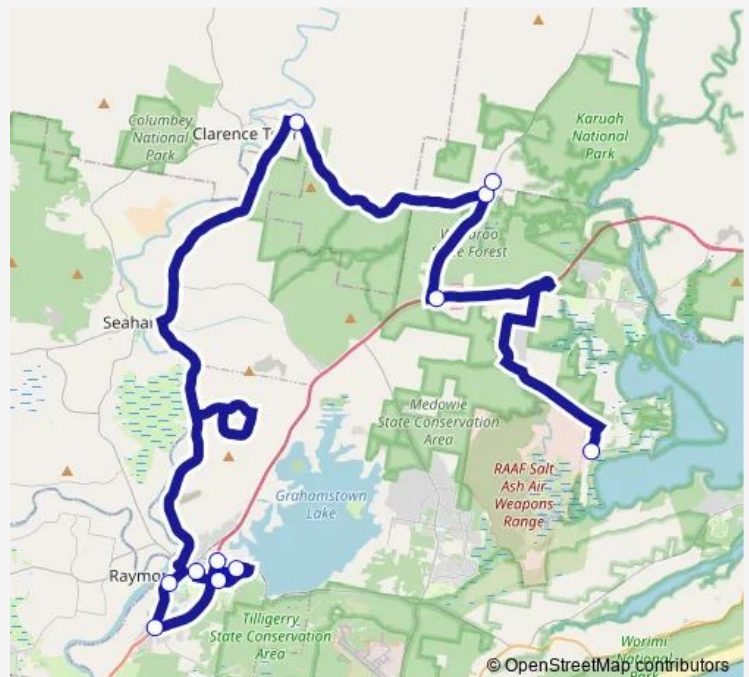

School Bus S654 Irrawang Public to Swan Bay via Eagleton

[Go to website](#)

Direction

Irrawang Public School, Morton St — 115 Moffats Rd

11 stops

[Open route schedule](#)

- Irrawang Public School, Morton St
- Irrawang High School Bus Bay Mt Hall Rd
- Grahamstown Public School, Hastings Dr
- Richardson Rd Before Pacific Hwy
- Adelaide St, Hunter River High School
- Adelaide St After Glenelg St
- Limeburners Creek Rd Before Glen Martin Rd
- Limeburners Creek Rd Before The Bucketts Way
- The Bucketts Way After Old Coach Rd
- Pacific Hwy Opp Australian Motor Home Tourist Park
- 115 Moffats Rd

Route schedule

Irrawang Public School, Morton St — 115 Moffats Rd

Monday	15:00
Tuesday	15:00
Wednesday	15:00
Thursday	15:00
Friday	15:00
Saturday	—
Sunday	—

Route info

Direction: Irrawang Public School, Morton St

Stops: 11

Trip Duration: 1 hour 53 min

S654 — Irrawang Public to Swan Bay via Eagleton

S654 School Bus time schedules and route maps are available in an offline PDF at busmaps.com. Use the busmaps.com website to see live bus times, train schedule or subway schedule, and step-by-step directions for all public transit in Newcastle

The schedule is provided in the local timezone. Times with "(+1)" indicate departures on the next day.

PDF file created on 2025-01-16

2024 BusMaps.com - All Rights Reserved