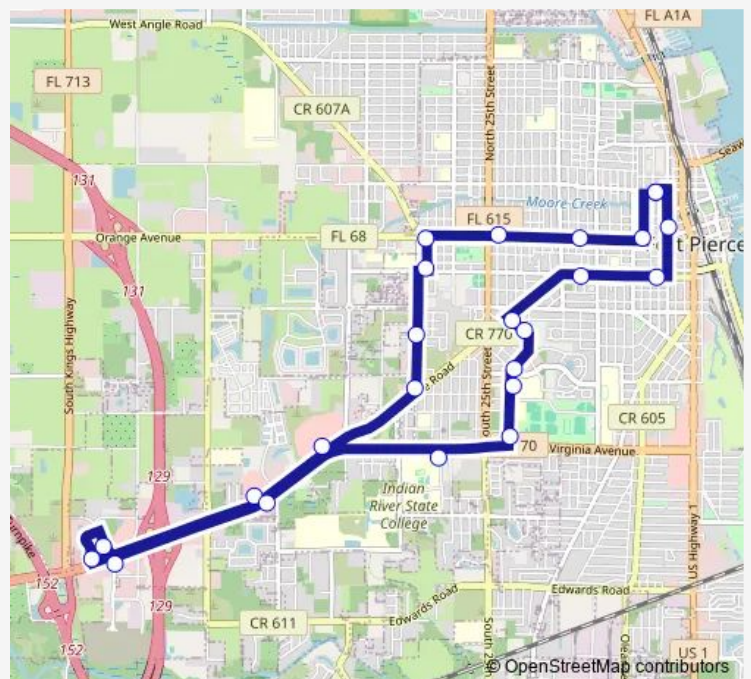

Walmart - (Okeechobee Rd)

Okeechobee RD & Wheeler Terr

Okeechobee RD & Peters Rd

Okeechobee RD & Darter Ct

Golden Corral - (Okeechobee Rd)

Virginia AVE & S 30th ST - Irscc College

Virginia AVE & S 23rd St

Frist Blvd & S 23rd St

Birch ST & Ormond Ave

S 21st ST & Kaufman Ave

Okeechobee RD & Kaufman Ave

FL Community Health Ctr

Route schedule

Fort Pierce Intermodal Transit Facility — Fort Pierce Intermodal Transit Facility

Monday 07:00-17:00

Tuesday 07:00-17:00

Wednesday 07:00-17:00

Thursday 07:00-17:00

Friday 07:00-17:00

Saturday —

Sunday —

Route info

Direction: Fort Pierce Intermodal Transit Facility

Stops: 24

Trip Duration: 1 hour 0 min

Route 3 - South Fort Pierce Business

Delaware AVE & Beach Ct

N 7TH ST & AVE B

Fort Pierce Intermodal Transit Facility

Bus time schedules and route maps are available in an offline PDF at busmaps.com. Use the busmaps.com website to see live bus times, train schedule or subway schedule, and step-by-step directions for all public transit in Fort Pierce