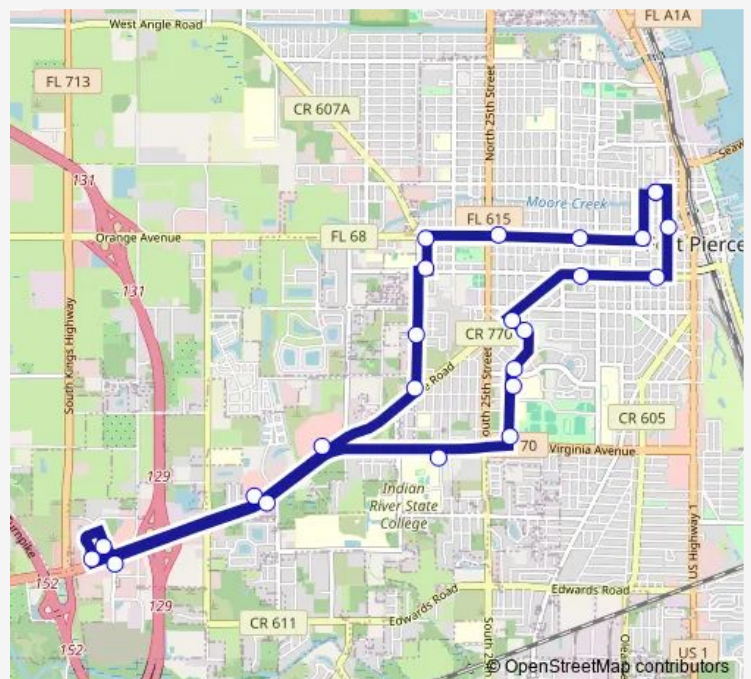

Walmart - (Okeechobee Rd)

Okeechobee RD & Wheeler Terr

Okeechobee RD & Peters Rd

Okeechobee RD & Darter Ct

Golden Corral - (Okeechobee Rd)

Virginia AVE & S 30th ST - Irscc College

Virginia AVE & S 23rd St

Frist Blvd & S 23rd St

Birch ST & Ormond Ave

S 21st ST & Kaufman Ave

Okeechobee RD & Kaufman Ave

FL Community Health Ctr

Route schedule

Fort Pierce Intermodal Transit Facility — Fort Pierce Intermodal Transit Facility

Monday 07:00-17:00

Tuesday 07:00-17:00

Wednesday 07:00-17:00

Thursday 07:00-17:00

Friday 07:00-17:00

Saturday —

Sunday —

Route info

Direction: Fort Pierce Intermodal Transit Facility

Stops: 24

Trip Duration: 1 hour 0 min

Route 3 - South Fort Pierce Business

Delaware AVE & Beach Ct

N 7TH ST & AVE B

Fort Pierce Intermodal Transit Facility

Bus time schedules and route maps are available in an offline PDF at busmaps.com. Use the busmaps.com website to see live bus times, train schedule or subway schedule, and step-by-step directions for all public transit in