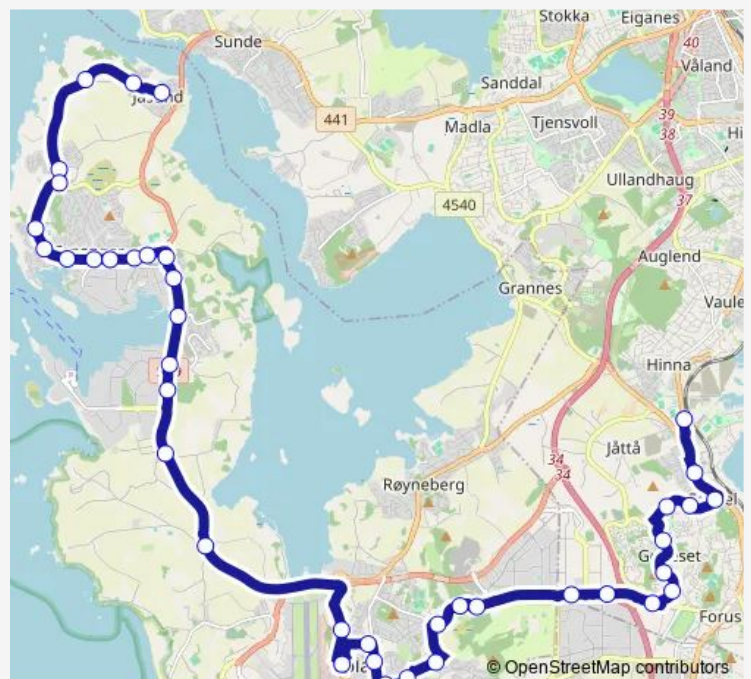

Thursday 07:07

Friday 07:07

Saturday —

Sunday —

Route info

Direction: Prestaskjersveien

Stops: 40

Trip Duration: 0 hour 48 min

■ SK0302

BusMaps

Sola kulturhus

Sande terrasse

Solstrålen barnehage

Skadbergbakken

Skadbergveien

Åsenhallen