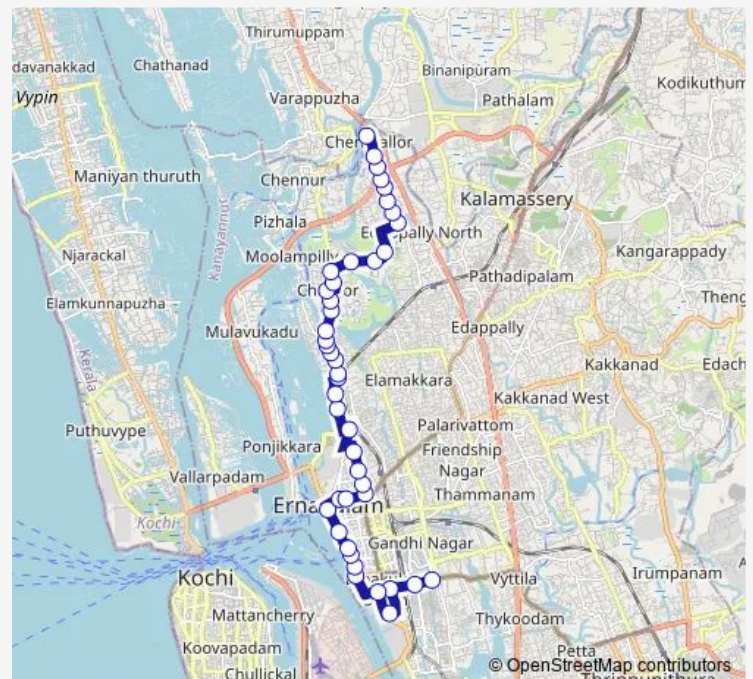

Bus Cheranelloor ↔ Kadavanthra

[Go to website](#)

Direction

Kadavanthra — Cheranelloor

43 stops

[Open route schedule](#)

- Kadavanthra
- Manorama Junction
- Valanjambalam
- Ravipuram
- Pallimukk
- Gandhi Square
- Subash Park
- Ernakulam Boat Jetty
- Children's Park
- Menaka
- High Court Junction
- Saritha
- St Alberts
- Kacheripadi
- Kasba Police Station
- Cemetery Mukk
- Ayyappankavu
- Pachalam Junction
- Lourde's Hospital
- School Padi
- Vaduthala Gate

Route info

Direction: Kadavanthra

Stops: 43

Trip Duration: 0 hour 50 min

■ Cheranelloor ↔ Kadavanthra

Don Bosco

Kurishupalli

Vaduthala Valavu

Sunday 06:00

Route info

Direction: Cheranalloor

Stops: 48

Trip Duration: 0 hour 49 min

Lourde's Hospital

Shanmugapuram

Pachalam Junction

Valanjambalam

Manorama Junction

Rajiv Gandhi Indoor Stadium

Kadavanthara Junction

Bus time schedules and route maps are available in an offline PDF at busmaps.com. Use the busmaps.com website to see live bus times, train schedule or subway schedule, and step-by-step directions for all public transit in Kanayannur