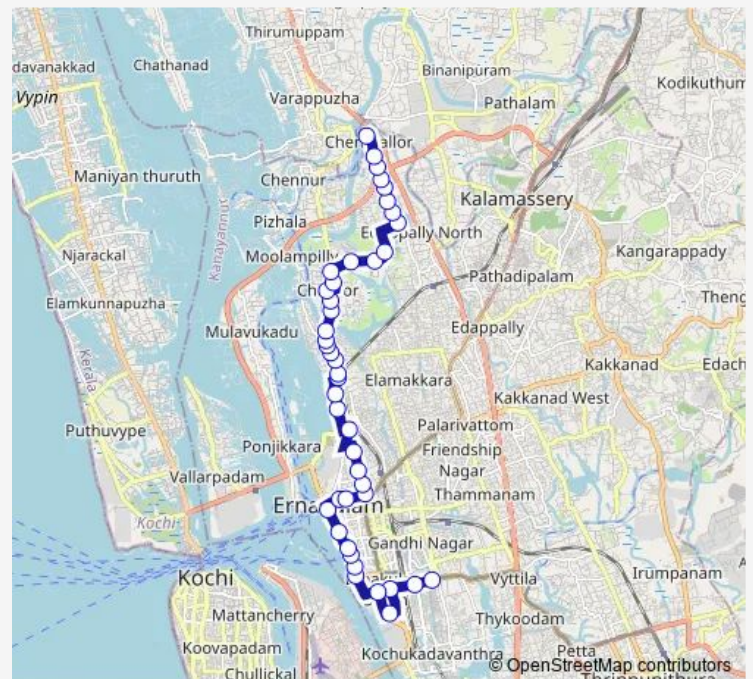

Bus Cheranelloor ↔ Kadavanthra

[Go to website](#)

Direction

Kadavanthra — Cheranelloor

43 stops

[Open route schedule](#)

- Kadavanthra
- Manorama Junction
- Valanjambalam
- Ravipuram
- Pallimukk
- Gandhi Square
- Subash Park
- Ernakulam Boat Jetty
- Children's Park
- Menaka
- High Court Junction
- Saritha
- St Alberts
- Kacheripadi
- Kasba Police Station
- Cemetery Mukk
- Ayyappankavu
- Pachalam Junction
- Lourde's Hospital
- School Padi
- Vaduthala Gate

Route schedule

Kadavanthra — Cheranelloor

Monday	06:00
Tuesday	06:00
Wednesday	06:00
Thursday	06:00
Friday	06:00
Saturday	06:00
Sunday	06:00

Route info

Direction: Kadavanthra

Stops: 43

Trip Duration: 0 hour 50 min