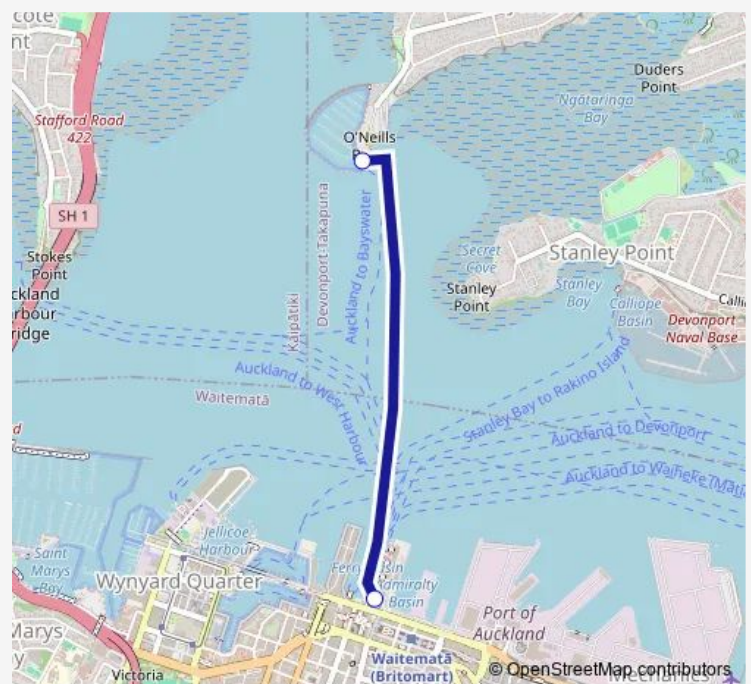

Direction

Downtown Ferry Terminal Pier 1 — Bayswater Ferry Terminal

2 stops

[Open route schedule](#)

Downtown Ferry Terminal Pier 1

Bayswater Ferry Terminal

Route schedule

Downtown Ferry Terminal Pier 1 — Bayswater Ferry Terminal

Monday 06:55-22:10

Tuesday 06:55-22:10

Wednesday 06:55-22:10

Thursday 06:55-22:10

Friday 06:55-22:10

Saturday —

Sunday —

Route info

Direction: Downtown Ferry Terminal Pier 1

Stops: 2

Trip Duration: 0 hour 10 min

Direction

Bayswater Ferry Terminal — Downtown Ferry Terminal Pier 1

2 stops

[Open route schedule](#)

Bayswater Ferry Terminal

Route info

Direction: Bayswater Ferry Terminal

Stops: 2

Trip Duration: 0 hour 10 min

BAYS Ferry time schedules and route maps are available in an offline PDF at busmaps.com. Use the busmaps.com website to see live bus times, train schedule or subway schedule, and step-by-step directions for all public transit in Auckland