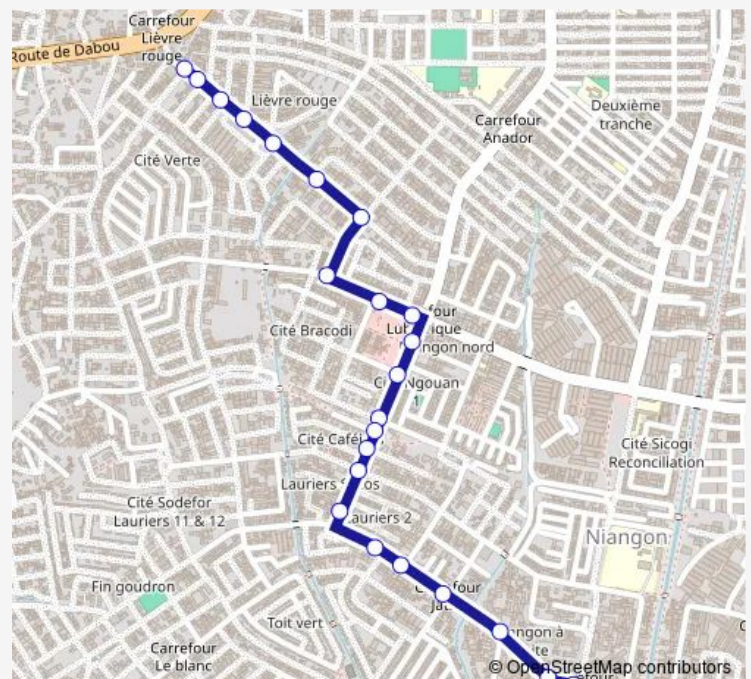

### Route schedule

Marché Bagnon — Carrefour Lokoa

Monday	06:00
Tuesday	06:00
Wednesday	06:00
Thursday	06:00
Friday	06:00
Saturday	06:00
Sunday	06:00

### Route info

Direction: Marché Bagnon

Stops: 23

Trip Duration: 0 hour 11 min

woro woro : Marché Bagnon ↔ Lokoua

CIE Lokoua

Carrefour Lokoa