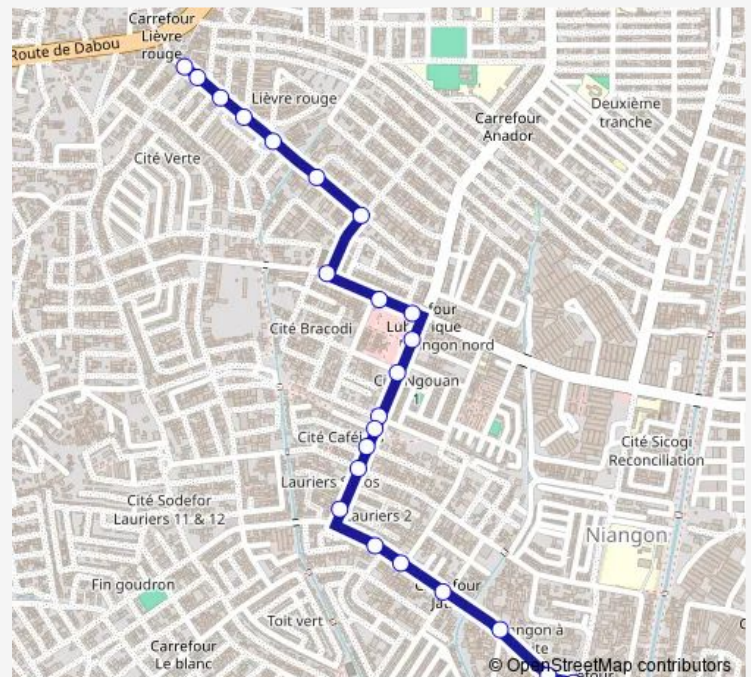

Carrefour Délice

Route schedule

Marché Bagnon — Carrefour Lokoa

Monday	06:00
Tuesday	06:00
Wednesday	06:00
Thursday	06:00
Friday	06:00
Saturday	06:00
Sunday	06:00

Route info

Direction: Marché Bagnon

Stops: 23

Trip Duration: 0 hour 11 min

woro woro : Marché Bagnon ↔ Lokoua

CIE Lokoua

Carrefour Lokoa

Direction

Carrefour Lokoà — Marché Bagnon

22 stops

[Open route schedule](#)

Monday 06:00

Tuesday 06:00

Wednesday 06:00

Thursday 06:00

Friday 06:00

Saturday 06:00

Sunday 06:00

Route info