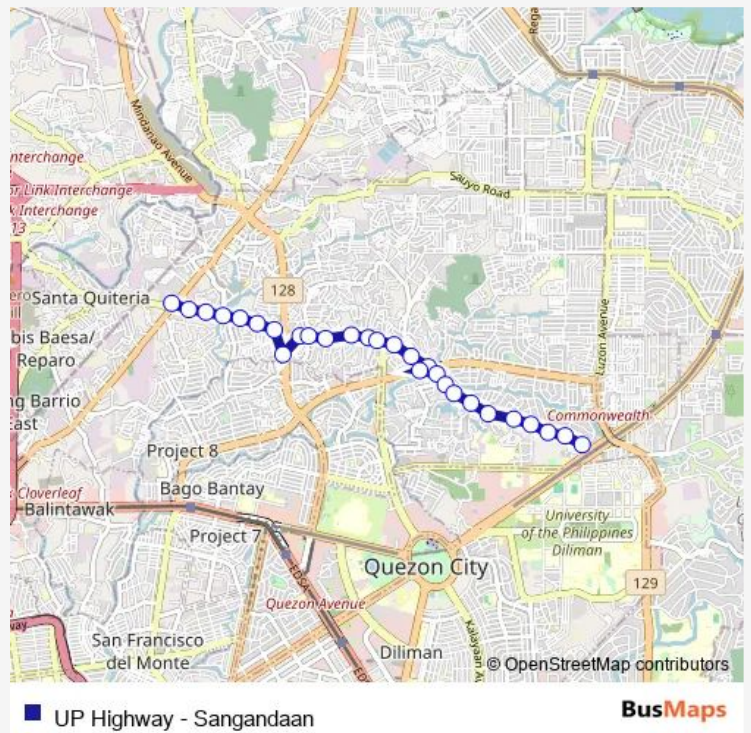

# Bus UP Highway - Sangandaan

[Go to website](#)

**Direction**  
 Chowking, Quirino Highway, Quezon City — Tandang Sora / Demetria Reynaldo Intersection, Quezon City

28 stops

[Open route schedule](#)

- Chowking, Quirino Highway, Quezon City
- Tanding Sora Avenue, Quezon City
- Tanding Sora Avenue, Quezon City
- Tanding Sora Avenue, Quezon City
- Jetti Petrol Station, Tanding Sora Avenue, Quezon City
- Tanding Sora Avenue / University Lane Intersection, Quezon City
- St James College, Tanding Sora Avenue, Quezon City
- Mindanao Avenue, Quezon City
- Life Value Clinic, Congressional Avenue, Quezon City
- Congressional Avenue / Banlat Road Intersection, Quezon City
- Congressional Avenue / Dona Sotera Intersection, Quezon City
- Congressional Avenue, Quezon City
- Congressional Avenue, Quezon City
- Congressional Avenue / Golden Intersection, Quezon City
- City Plaza, Tandang Sora, Quezon City
- Tandang Sora / Himlayan Road Intersection, Quezon City
- Tandang Sora / Congressional Avenue Extension Intersection, Quezon City
- Congressional Avenue Extension, Quezon City
- Tandang Sora, Quezon City

**Route schedule**

Chowking, Quirino Highway, Quezon City — Tandang Sora / Demetria Reynaldo Intersection, Quezon City

Monday	00:00
Tuesday	00:00
Wednesday	00:00
Thursday	00:00
Friday	00:00
Saturday	00:00
Sunday	00:00

**Route info**

Direction: Chowking, Quirino Highway, Quezon City

Stops: 28

Trip Duration: 1 hour 1 min

Tandang Sora, Quezon City

Tandang Sora, Quezon City

Casanova Drive / Tandang Sora Intersection, Quezon City

Tanding Sora Avenue, Quezon City

Tanding Sora Avenue, Quezon City

Tanding Sora Avenue, Quezon City

Chowking, Quirino Highway, Quezon City

Bus time schedules and route maps are available in an offline PDF at [busmaps.com](https://busmaps.com). Use the [busmaps.com](https://busmaps.com) website to see live bus times, train schedule or subway schedule, and step-by-step directions for all public transit in Quezon City