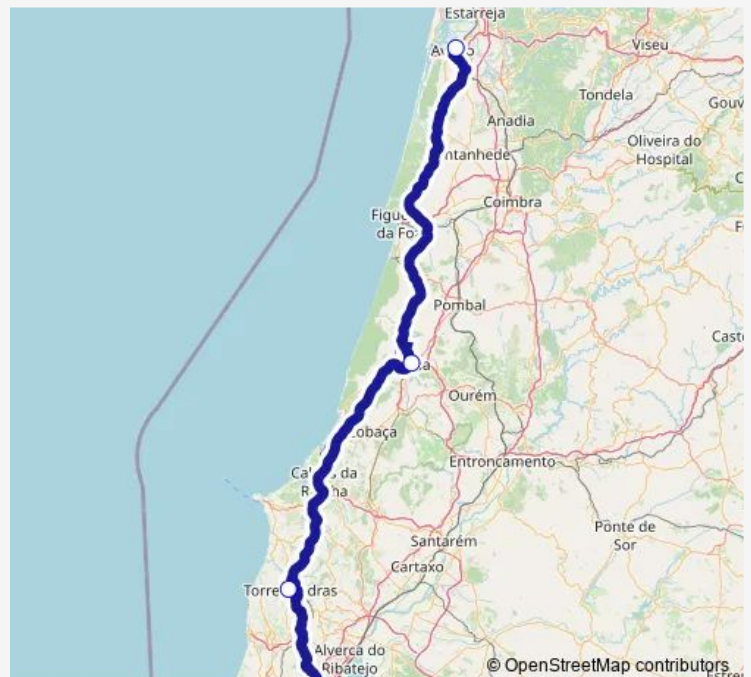

**Bus Flixbus 1027 Aveiro - Lisbon**[Go to website](#)**Direction**

Lisbon (Oriente) — Aveiro (Bus Station)

4 stops

[Open route schedule](#)

Lisbon (Oriente)

Torres Vedras (Bus Station)

Leiria (Bus Station)

Aveiro (Bus Station)

**Route schedule**

Lisbon (Oriente) — Aveiro (Bus Station)

Monday	06:40-21:00
Tuesday	06:40-21:00
Wednesday	06:40-21:00
Thursday	06:40-21:00
Friday	06:40-21:00
Saturday	06:40-21:00
Sunday	06:40-21:00

**Route info**

Direction: Lisbon (Oriente)

Stops: 4

Trip Duration: 3 hour 30 min

Flixbus 1027 — Aveiro - Lisbon

**Direction**

Aveiro (Bus Station) — Lisbon (Oriente)

4 stops