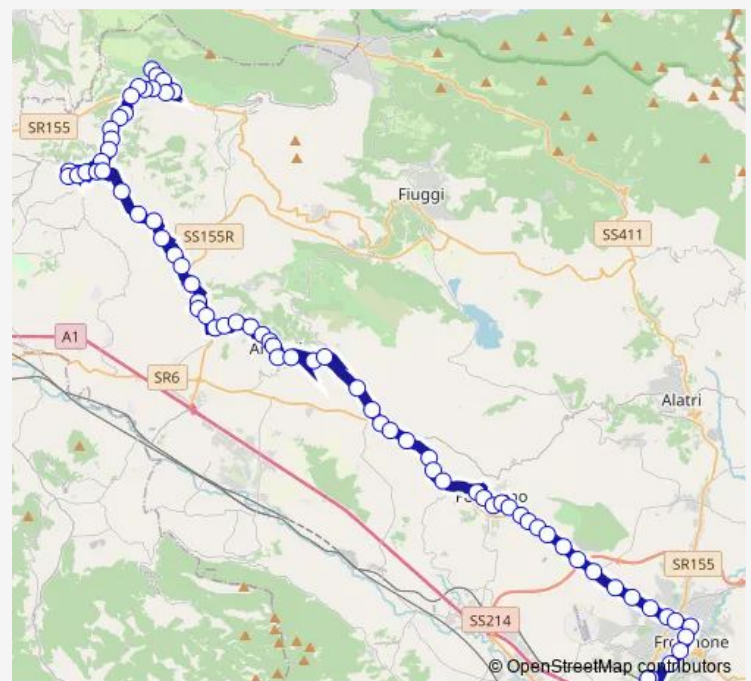

### Route schedule

Serrone | Via De Gasperi # f6236 — Frosinone | Piazza Pertini # f3486

Monday	10:35
Tuesday	10:35
Wednesday	10:35
Thursday	10:35
Friday	10:35
Saturday	06:40
Sunday	—

### Route info

Direction: Serrone | Via De Gasperi # f6236

Stops: 75

Trip Duration: 1 hour 29 min

Serrone - Frosinone # Gz148a

Paliano | Via Anagni (Km 9) # f6247

Paliano | Via Anagni (Km 8) # f6248

Paliano | Via Anagni (Le Mole) # f6249