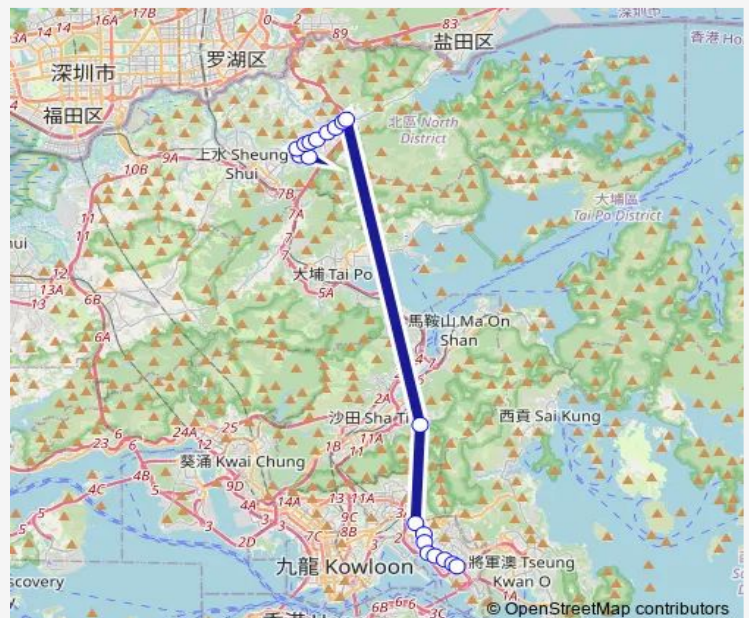

### Route schedule

[Ctb] Queen'S Hill Estate[[Kmb] Queen'S Hill BUS Terminus — [Ctb] Kwun Tong Swimming Pool, LEI YUE MUN Road[[Kmb+Ctb] Kwun Tong Swimming Pool/<Br>Kwun Tong Swimming Pool, LEI YUE MUN Road[[Kmb] Kwun Tong Swimming Pool

### Route info

Direction: [Ctb] Queen'S Hill Estate[[Kmb] Queen'S Hill BUS Terminus

Stops: 19

Trip Duration: 0 hour 56 min

[Ctb] Lower Ngau TAU KOK Estate, Kwun Tong Road|[Kmb+Ctb] Lower Ngau TAU KOK Estate/<Br>Lower Ngau TAU KOK Estate, Kwun Tong Road|[Kmb] Lower Ngau TAU KOK Estate