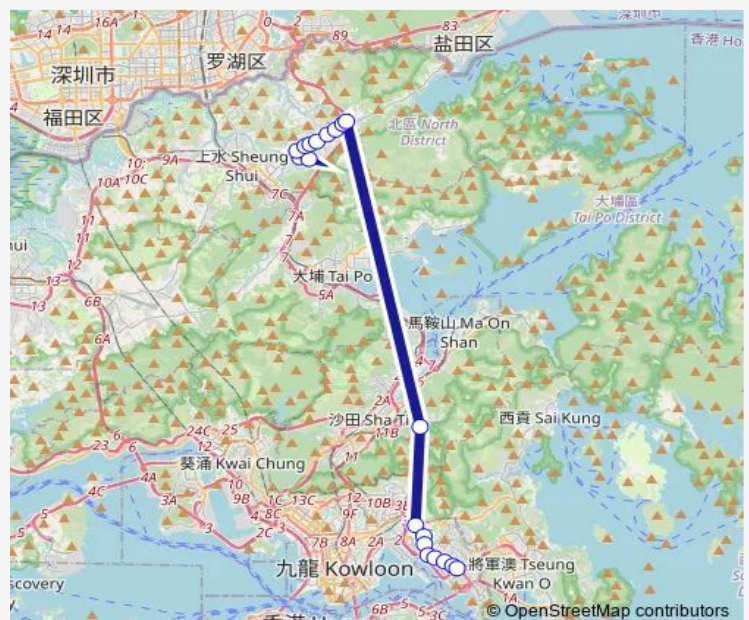

### Route schedule

[Ctb] Queen'S Hill Estate[[Kmb] Queen'S Hill BUS Terminus — [Ctb] Kwun Tong Swimming Pool, LEI YUE MUN Road[[Kmb+Ctb] Kwun Tong Swimming Pool/<Br>Kwun Tong Swimming Pool, LEI YUE MUN Road[[Kmb] Kwun Tong Swimming Pool

### Route info

Direction: [Ctb] Queen'S Hill Estate[[Kmb] Queen'S Hill BUS Terminus

Stops: 19

Trip Duration: 0 hour 56 min

[Ctb] Lower Ngau TAU KOK Estate, Kwun Tong Road|[Kmb+Ctb] Lower Ngau TAU KOK Estate/<Br>Lower Ngau TAU KOK Estate, Kwun Tong Road|[Kmb] Lower Ngau TAU KOK Estate