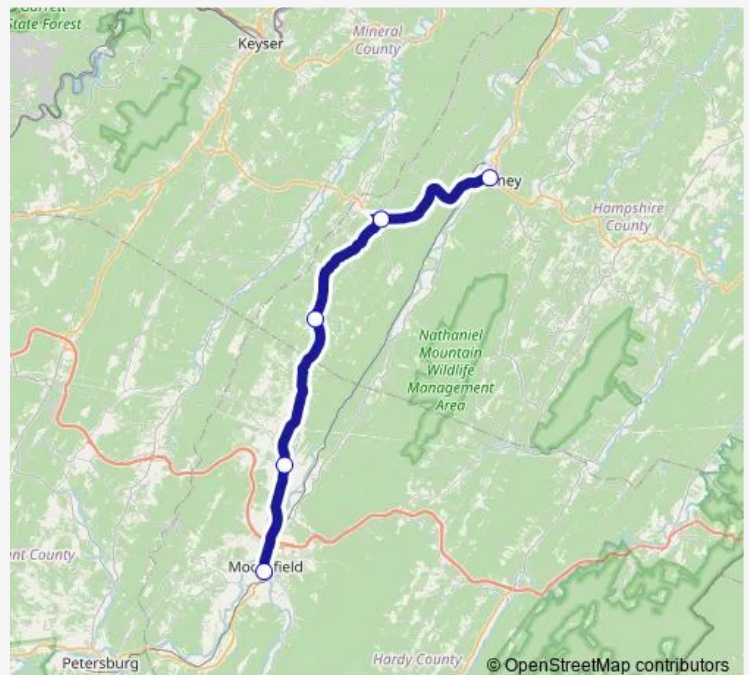

Bus Romney to Pilgrim's Pride

[Go to website](#)

Direction

7-Eleven, Romney — Moorefield Pilgrim's Pride

5 stops

[Open route schedule](#)

7-Eleven, Romney

Junction - Side Road, call (304) 257-1414 for a 3/4 mile deviation

Purgitsville Post Office, call (304) 257-1414 for a 3/4 mile deviation

Old Fields, call (304) 257-1414 for a 3/4 mile deviation

Moorefield Pilgrim's Pride

Route schedule

7-Eleven, Romney — Moorefield Pilgrim's Pride

Monday 06:10

Tuesday 06:10

Wednesday 06:10

Thursday 06:10

Friday 06:10

Saturday —

Sunday —

Route info

Direction: 7-Eleven, Romney

Stops: 5

Trip Duration: 0 hour 45 min

■ Romney to Pilgrim's Pride