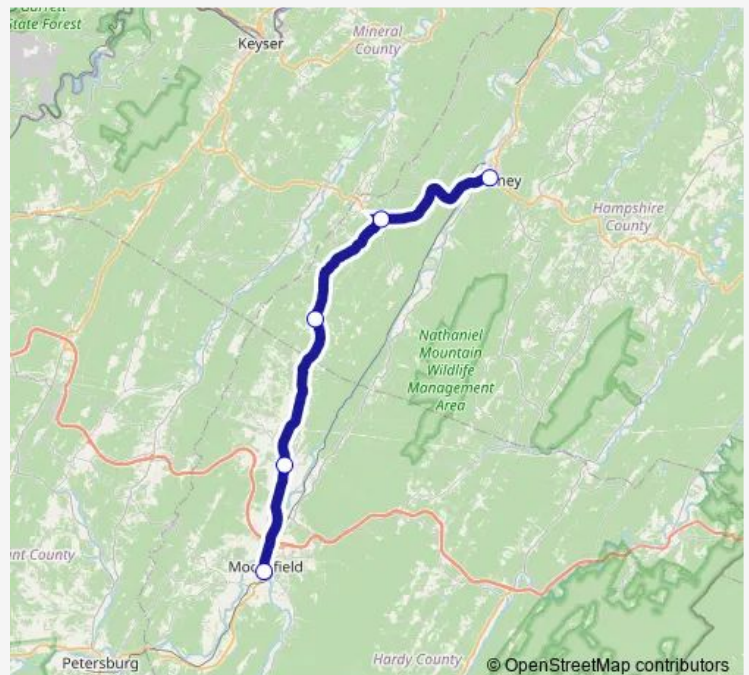

Bus Romney to Pilgrim's Pride

[Go to website](#)

Direction

7-Eleven, Romney — Moorefield Pilgrim's Pride

5 stops

[Open route schedule](#)

7-Eleven, Romney

Junction - Side Road, call (304) 257-1414 for a 3/4 mile deviation

Purgitsville Post Office, call (304) 257-1414 for a 3/4 mile deviation

Old Fields, call (304) 257-1414 for a 3/4 mile deviation

Moorefield Pilgrim's Pride

Route schedule

7-Eleven, Romney — Moorefield Pilgrim's Pride

Monday 06:10

Tuesday 06:10

Wednesday 06:10

Thursday 06:10

Friday 06:10

Saturday —

Sunday —

Route info

Direction: 7-Eleven, Romney

Stops: 5

Trip Duration: 0 hour 45 min

■ Romney to Pilgrim's Pride