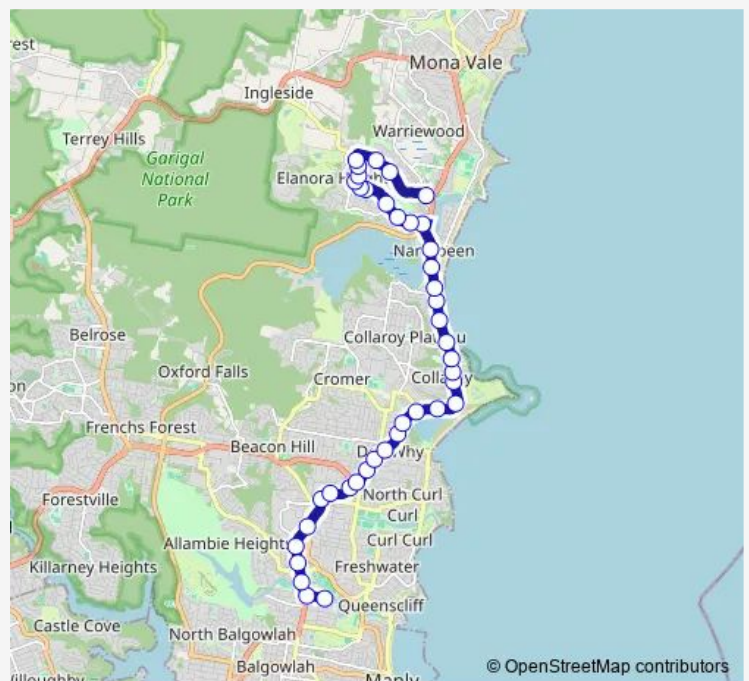

Monday 15:29

Tuesday 15:29

Wednesday 15:29

Thursday 15:29

Friday 15:29

Saturday —

Sunday —

Route info

Direction: Nbsc Mackellar Girls, Campbell Pde, Stand J

Stops: 40

Trip Duration: 0 hour 43 min

627n — Mackellar Girls High to Narrabeen

Collaroy B-Line, Pittwater Rd

Pittwater Rd At Ramsay St

Pittwater Rd At Clarke St

Pittwater Rd At Goodwin St

Pittwater Rd Before Narrabeen St

Narrabeen B-Line, Pittwater Rd

Rickard Rd At Minarto Lane

Rickard Rd Opp Venetian Rd

95 Rickard Rd

Anana Rd After Rickard Rd

Anana Rd After Elanora Rd