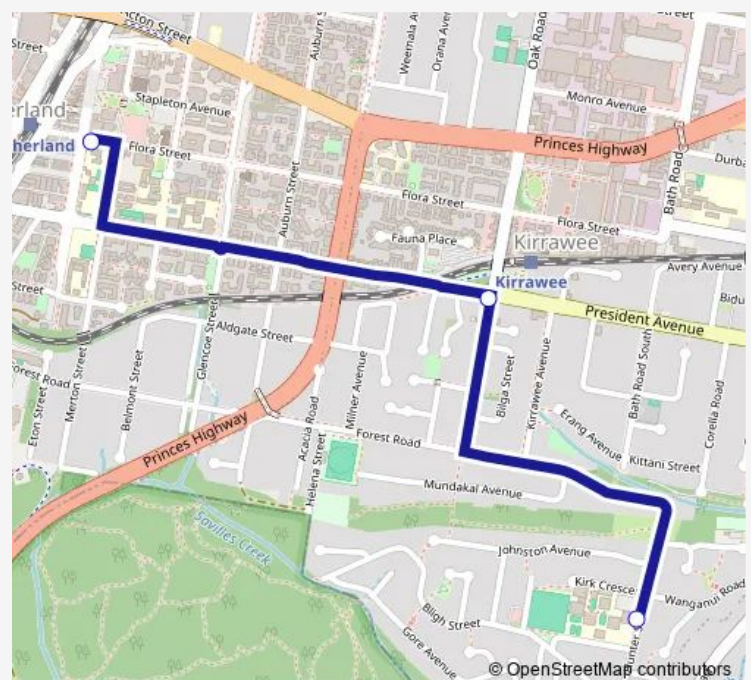

School Bus S258 Kirrawee HS to Sutherland Station

[Go to website](#)

Direction

Kirrawee High School, Hunter St — Sutherland Station, Flora St, Stand F

3 stops

[Open route schedule](#)

Kirrawee High School, Hunter St

Oak Rd At President Av

Sutherland Station, Flora St, Stand F

Route schedule

Kirrawee High School, Hunter St — Sutherland Station, Flora St, Stand F

Monday	15:05
Tuesday	—
Wednesday	15:05
Thursday	—
Friday	15:05
Saturday	—
Sunday	—

Route info

Direction: Kirrawee High School, Hunter St

Stops: 3

Trip Duration: 0 hour 6 min

S258 — Kirrawee HS to Sutherland Station

S258 School Bus time schedules and route maps are available in an offline PDF at busmaps.com. Use the busmaps.com website to see live bus times, train schedule or subway schedule, and step-by-step directions for all public transit in Sydney