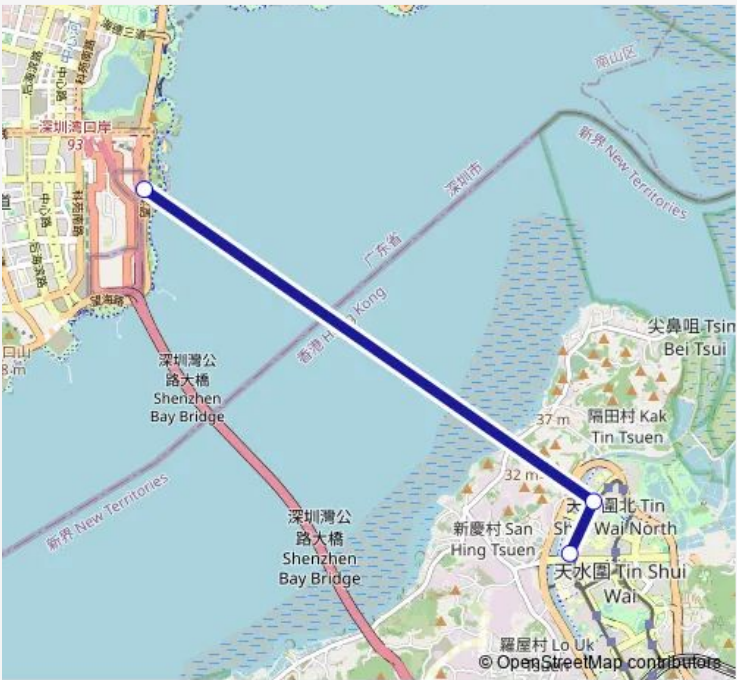

Bus 618A TIN Shui WAI (TIN YAN Estate) - Shenzhen BAY Port (Short Working Services)

[Go to website](#)

Direction
 TIN YAN SHOPPING CENTRE — SHENZHEN BAY PORT
 3 stops
[Open route schedule](#)

- TIN YAN SHOPPING CENTRE
- TIN SHUI ROAD, NEAR TIIN CHAK ESTATE | TIN SHUI ROAD, NEAR TIN CHAK ESTATE
- SHENZHEN BAY PORT

Route schedule
 TIN YAN SHOPPING CENTRE — SHENZHEN BAY PORT

Monday	06:20-16:00
Tuesday	06:20-16:00
Wednesday	06:20-16:00
Thursday	06:20-16:00
Friday	06:20-16:00
Saturday	06:00
Sunday	06:00

Route info
 Direction: TIN YAN SHOPPING CENTRE
 Stops: 3
 Trip Duration: 0 hour 29 min

■ 618A — TIN Shui WAI (TIN YAN Estate) - Shenzhen BAY Port (Short Working Services) **BusMaps**

618A Bus time schedules and route maps are available in an offline PDF at busmaps.com. Use the busmaps.com website to see live bus times, train schedule or subway schedule, and step-by-step directions for all public transit in Yuen Long