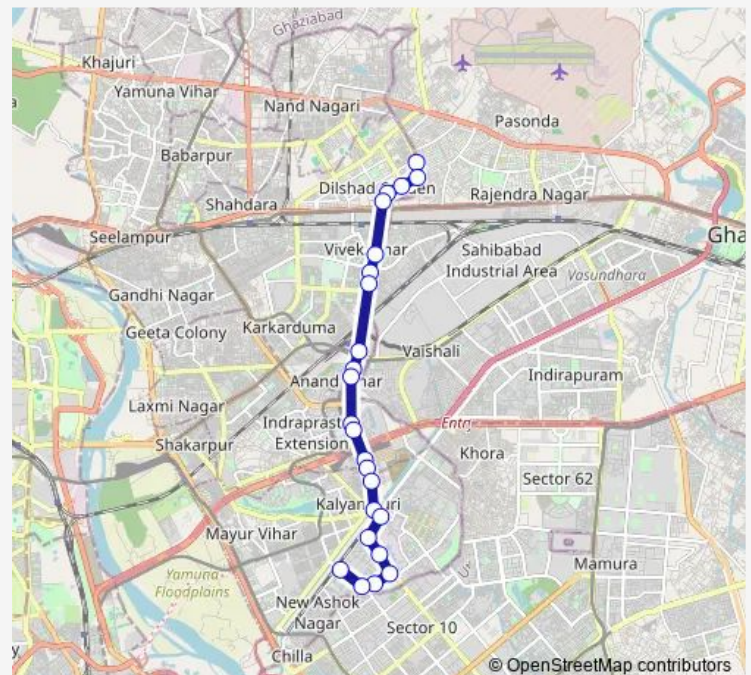

Thursday 07:22-20:58

Friday 07:22-20:58

Saturday 07:22-20:58

Sunday 07:22-20:58

Route info

Direction: Dilshad Garden Depot Cluster

Stops: 24

Trip Duration: 0 hour 46 min

■ 33stlup

BusMaps

© OpenStreetMap contributors

Highland Apartments

Satyam/Doctors Apartments

Dharamshila Hospital

33stlup Bus time schedules and route maps are available in an offline PDF at busmaps.com. Use the busmaps.com website to see live bus times, train schedule or subway schedule, and step-by-step directions for all public transit in New Delhi