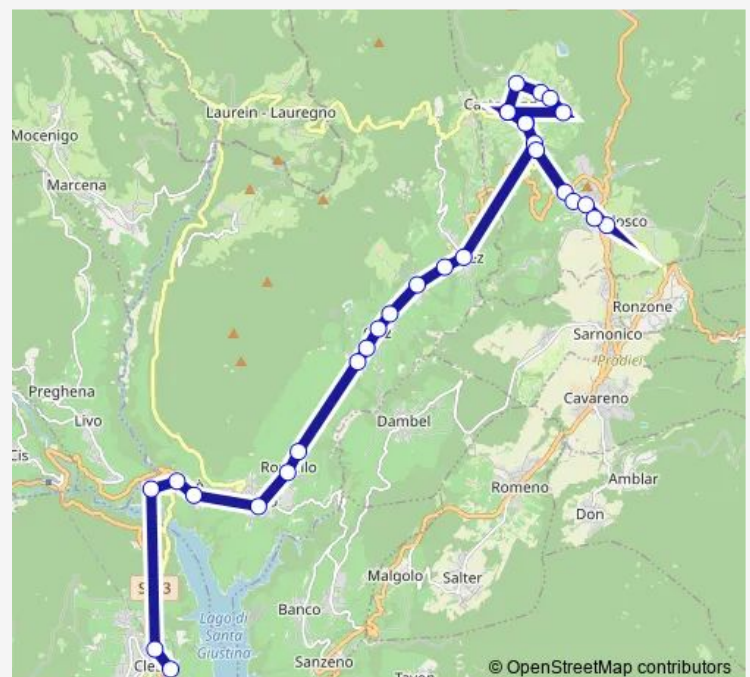

Thursday 06:49-19:52

Friday 06:49-19:52

Saturday 06:49-19:52

Sunday 09:40-19:25

Route info

Direction: Cles. Autostazione

Stops: 31

Trip Duration: 0 hour 56 min

Fondo. Piazza S.Giovanni

Fondo Autorimessa

Fondo. Via Garibaldi

Direction

Fondo. Via Garibaldi — Dovenà

11 stops

[Open route schedule](#)

Fondo. Via Garibaldi

Friday 12:55

Saturday 12:55

Sunday —

Route info

Direction: Fondo. Via Garibaldi

Stops: 11

Trip Duration: 0 hour 15 min

Direction

Thursday 05:45-17:00

Friday 05:45-17:00

Saturday 05:45-17:00

Sunday 08:15-18:20

Route info

Direction: Fondo. Via Garibaldi

Stops: 24

Trip Duration: 0 hour 47 min