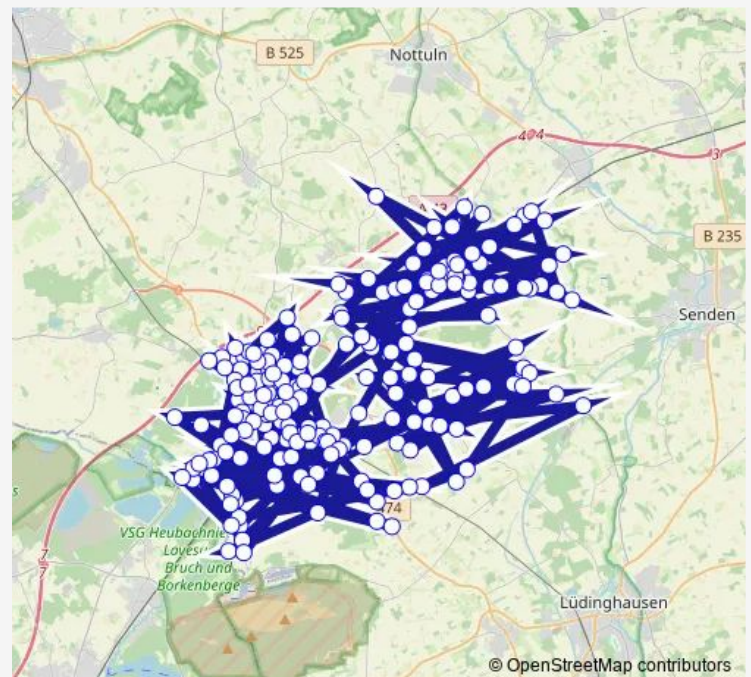

Dülmen, Plohmann

Dülmen, Peters

Hiddingsel, Lodder

Route schedule

Dülmen, AST-Zielgebiet — Dernekamp, Beine

Monday 09:40-23:40

Tuesday 09:40-23:40

Wednesday 09:40-23:40

Thursday 09:40-23:40

Friday 09:40-01:40⁺¹

Saturday 09:40-01:40⁺¹

Sunday 15:40-23:40

Route info

Direction: Dülmen, AST-Zielgebiet

Stops: 209

Trip Duration: 0 hour 40 min

■ Ast

BusMaps

Dernekamp, König

Hiddingsel, Kirche

Daldrup, Jasper

Hiddingsel, Hiddostr.

Rödder, Gerdemann

Hiddingsel, Friedhof