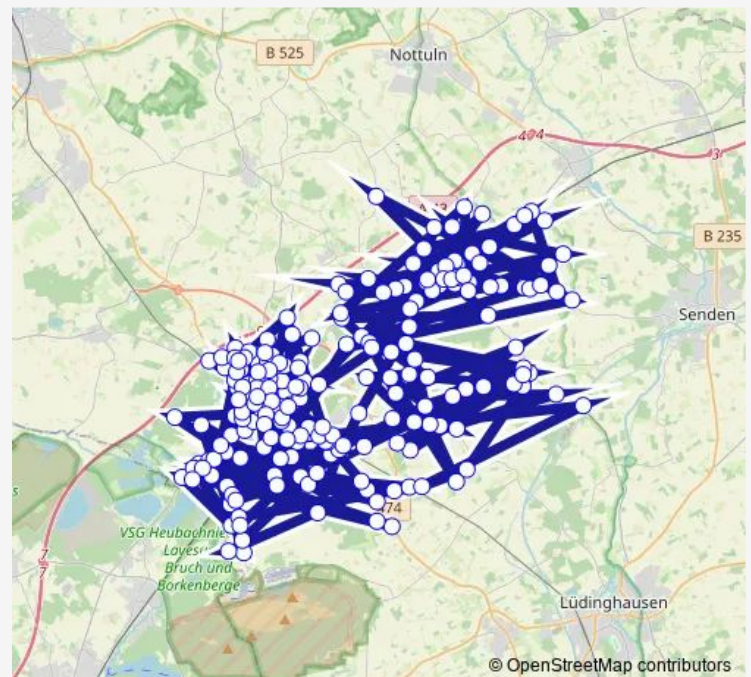

Rödder, Stockbrink

Rödder, Siedlung

Daldrup, Schürhoff

Dülmen, Schulze Niehoff

Rödder, Schule

Daldrup, Schule

Rödder, Reher

Dernekamp, Preun

Dülmen, Plohmann

Dülmen, Peters

Hiddingsel, Lodder

Route schedule

Dülmen, AST-Zielgebiet — Dernekamp, Beine

Monday	09:40-01:40 ⁺¹
Tuesday	09:40-01:40 ⁺¹
Wednesday	09:40-23:40
Thursday	09:40-01:40 ⁺¹
Friday	09:40-01:40 ⁺¹
Saturday	09:40-01:40 ⁺¹
Sunday	15:40-01:40 ⁺¹

Route info

Direction: Dülmen, AST-Zielgebiet

Stops: 209

Trip Duration: 0 hour 40 min

■ AST

BusMaps

© OpenStreetMap contributors

Dernekamp, König