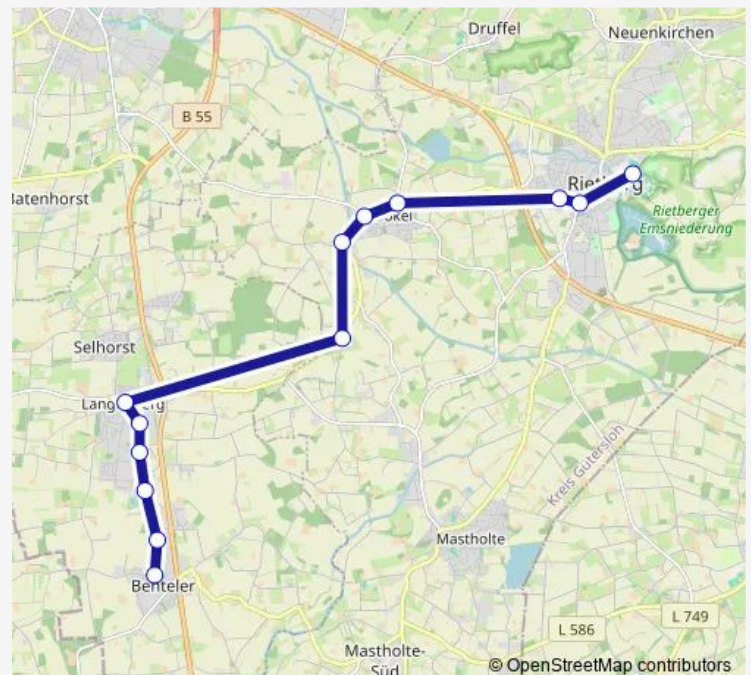

### Route schedule

Rietberg, Zob — Lb-Benteler, Stukendamm

Monday 05:55-19:55

Tuesday 05:55-19:55

Wednesday 05:55-19:55

Thursday 05:55-19:55

Friday 05:55-19:55

Saturday —

### Route info

Direction: Rietberg, Zob

Stops: 13

Trip Duration: 0 hour 16 min

■ Ast