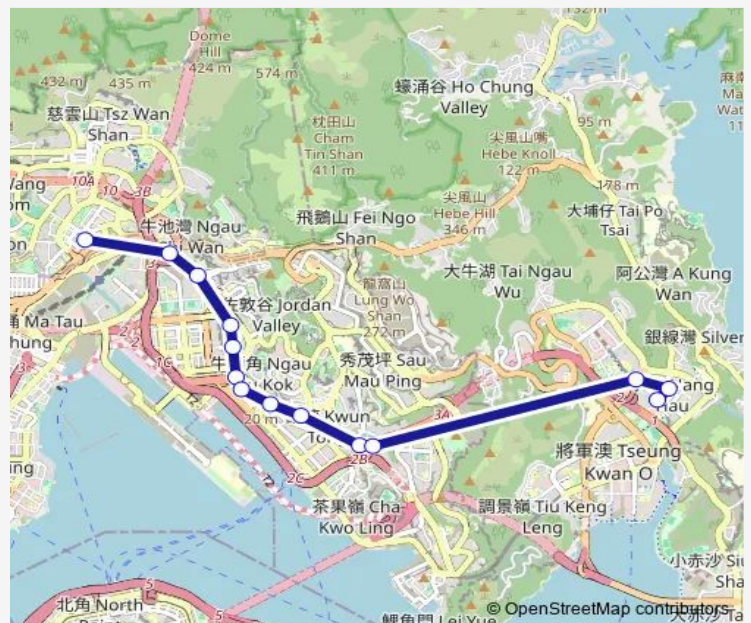

HONG KEUNG STREET, NEAR HONG KEUNG HOUSE |HONG KEUNG STREET, NEAR HONG KEUNG HOUSE

Prince Edward Road East, Near CHI MEI House, Choi Hung Estate

Choi Shek Lane, Near ST. Joseph'S Anglo-Chinese Primary School

CHUNG WA ROAD, OPPOSITE BLOCK 6, EAST POINT CITY|CHUNG WA ROAD, OUTSIDE BLOCK 3, EAST POINT CITY|CHUNG WA ROAD, NEAR TKO GATE-

Route schedule

HONG KEUNG STREET, NEAR HONG KEUNG HOUSE |HONG KEUNG STREET, NEAR HONG KEUNG HOUSE — HANG HAU STATION PUBLIC TRANSPORT INTERCHANGE

Monday	00:05-05:05
Tuesday	00:05-05:05
Wednesday	00:05-05:05
Thursday	00:05-05:05
Friday	00:05-05:05
Saturday	00:05-05:05
Sunday	00:05-05:05

Route info

Direction: HONG KEUNG STREET, NEAR HONG KEUNG HOUSE |HONG KEUNG STREET, NEAR HONG KEUNG HOUSE

Stops: 14

Trip Duration: 0 hour 20 min

WAY, HAU TAK ESTATE|CHUNG WA ROAD, NEAR TKO
GATEWAY, HAU TAK ESTATE

HANG HAU STATION PUBLIC TRANSPORT INTER-
CHANGE

Direction

undefined — undefined

0 stops

[Open route schedule](#)