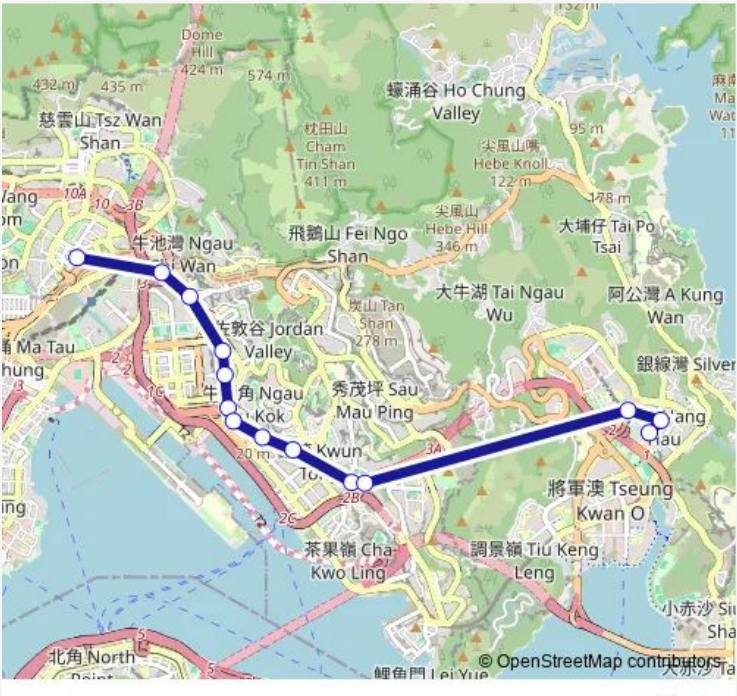

14 stops

[Open route schedule](#)

- Hong Keung Street, Near Hong Keung House |Hong Keung Street, Near Hong Keung House
- Prince Edward Road East, Near CHI MEI House, Choi Hung Estate
- Choi Shek Lane, Near ST. Joseph'S Anglo-Chinese Primary School
- Kwun Tong Road, Near Telford Gardens Block T1
- Kwun Tong Road, Near Kwai Leung House, Lower Ngau TAU KOK Estate
- Kwun Tong Road, Near TAK Ming Building
- Kwun Tong Road, Near ON Cheung House
- Kwun Tong Road, Near Ngau TAU KOK Station
- Kwun Tong Road, Near YUE MAN Centre Block 2
- LEI YUE MUN Road, Near Kwun Tong Swimming Pool
- Tseung Kwan O Road, Near Kwun Tong Recreation Ground
- PO Shun Road, Near King Yung House, King LAM Estate|Po Shun Road, Outside Tseung Kwan O Swimming Pool|Po Shun Road, Near King Yung House, King LAM Estate
- Chung WA Road, Opposite Block 6, East Point City|Chung WA Road, Outside Block 3, East Point City|Chung WA Road, Near TKO Gateway, HAU TAK Estate|Chung WA Road, Near TKO Gateway, HAU TAK Estate
- Hang HAU Station Public Transport Interchange

Route schedule

Hong Keung Street, Near Hong Keung House |Hong Keung Street, Near Hong Keung House — Hang HAU Station Public Transport Interchange

Monday	00:05-05:05
Tuesday	00:05-05:05
Wednesday	00:05-05:05
Thursday	00:05-05:05
Friday	00:05-05:05
Saturday	00:05-05:05
Sunday	00:05-05:05

Route info

Direction: Hong Keung Street, Near Hong Keung House |Hong Keung Street, Near Hong Keung House

Stops: 14

Trip Duration: 0 hour 20 min

Direction

Hang HAU Station Public Transport Interchange — Hong Keung Street, Near Hong Keung House |Hong Keung Street, Near Hong Keung House

Thursday 00:05-05:05

Friday 00:05-05:05

Saturday 00:05-05:05

Sunday 00:05-05:05

Route info

Direction: Hang HAU Station Public Transport Interchange

Stops: 13

Trip Duration: 0 hour 20 min