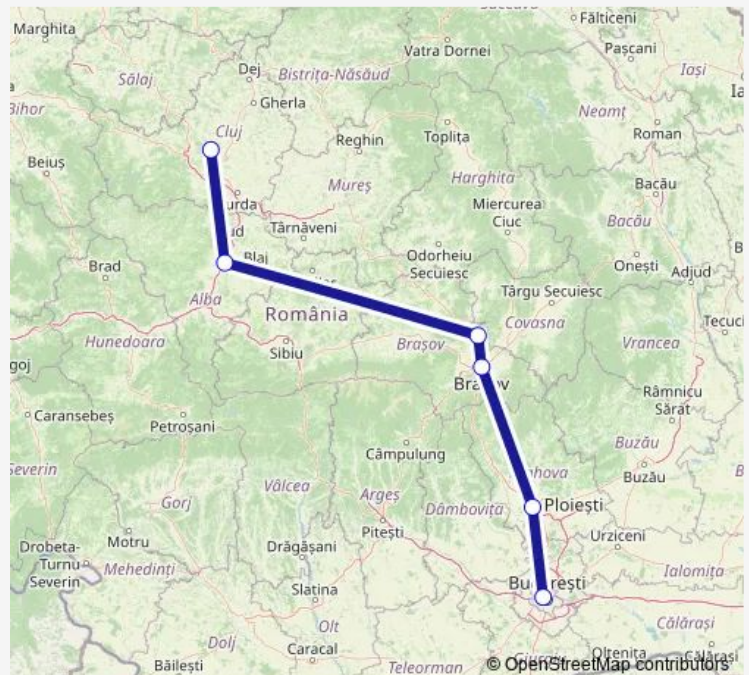

## Rail IC: București Nord Gr.A - Cluj Napoca IC: București Nord Gr.A - Ploiești Vest - Brașov - Feldioara Hm. - Teiuș - Cluj Napoca

[Go to website](#)

### Direction

București Nord Gr.A — Cluj Napoca

6 stops

[Open route schedule](#)

București Nord Gr.A

Ploiești Vest

Brașov

Feldioara Hm.

### Route schedule

București Nord Gr.A — Cluj Napoca

Monday 13:30

Tuesday 13:30

Wednesday 13:30

Thursday 13:30

Friday 13:30

Saturday 13:30

### Route info

Direction: București Nord Gr.A

Stops: 6

Trip Duration: 8 hour 40 min

■ IC: București Nord Gr.A - Cluj Napoca — IC: București Nord Gr.A - Ploiești Vest - Brașov - Feldioara Hm. - ...

IC: București Nord Gr.A - Cluj Napoca Rail time schedules and route maps are available in an offline PDF at [busmaps.com](https://busmaps.com). Use the [busmaps.com](https://busmaps.com) website to see live bus times, train schedule or subway schedule, and step-by-step directions for all public transit in Teius