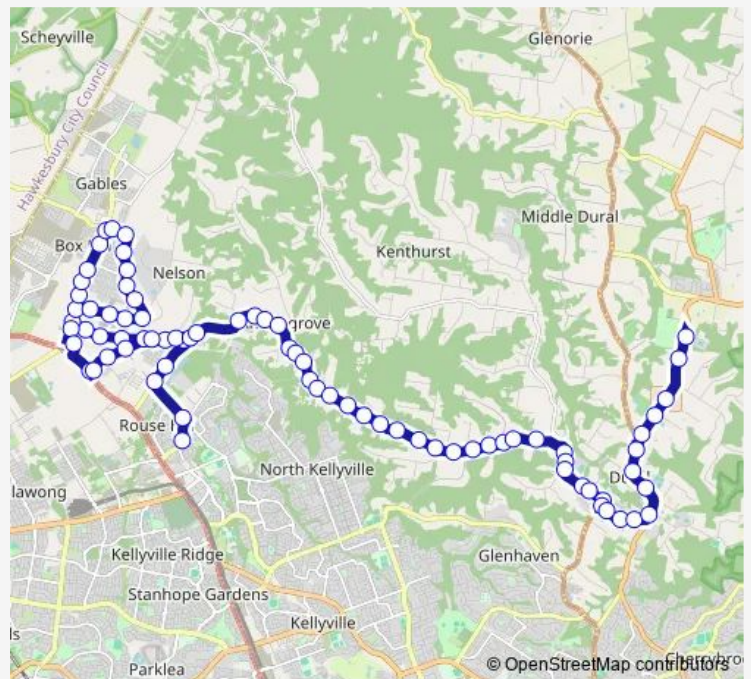

48 Terry Rd

Terry Rd Opp George St

76 Terry Rd

Terry Rd Before Old Pitt Town Rd

Old Pitt Town Rd Opp Terry Rd (Hail And Ride)

123 Old Pitt Town Rd

127 Old Pitt Town Rd

Old Pitt Town Rd Opp George St

137 Old Pitt Town Rd

Route schedule

Mile End Rd After Clower Av — Galston High School
Galston Rd

Monday	07:12
Tuesday	07:12
Wednesday	07:12
Thursday	07:12
Friday	07:12
Saturday	—
Sunday	—

Route info

Direction: Mile End Rd After Clower Av

Stops: 78

Trip Duration: 1 hour 7 min

3169 — Mile End Rd after Clower Av to Galston Hs

147 Old Pitt Town Rd

Mason Rd After Nelson Rd

37 Mason Rd

27 Mason Rd

Mason Rd Before Terry Rd

Terry Rd After Hynds Rd

Alan St After Terry Rd (Hail And Ride)

Windsor Rd At Nelson Rd

Nelson Rd After Windsor Rd

Nelson Rd Opp Box Rd

Nelson Rd Opp The Water Lane

Hynds Rd At Nelson Rd

Edwards Rd After Nelson Rd