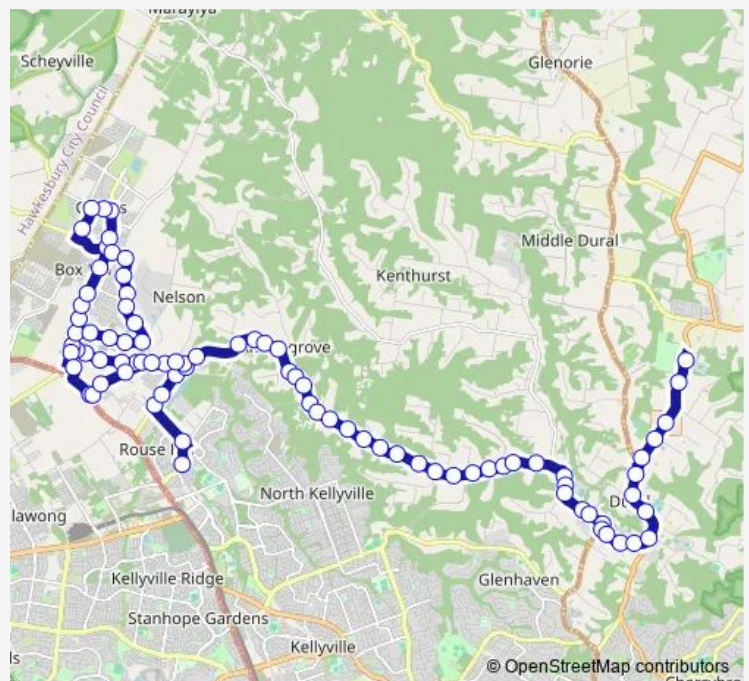

48 Terry Rd

Terry Rd Opp George St

76 Terry Rd

Fontana Dr After Old Pitt Town Rd

Fontana Dr At Triumph Rd

Route schedule

Mile End Rd After Clower Av — Galston High School  
Galston Rd

Monday	07:12
Tuesday	07:12
Wednesday	07:12
Thursday	07:12
Friday	07:12
Saturday	—
Sunday	—

Route info

Direction: Mile End Rd After Clower Av

Stops: 86

Trip Duration: 1 hour 8 min

3169 — Mile End Rd after Clower Av to Galston Hs

Fontana Dr Before Bunyarra Pde

Bunyarra Pde At Kalinda Av

Bunyarra Pde At Valletta Dr

Valletta Dr After Triumph Rd

Old Pitt Town Rd After Fontana Dr

123 Old Pitt Town Rd

127 Old Pitt Town Rd

Old Pitt Town Rd Opp George St

137 Old Pitt Town Rd

147 Old Pitt Town Rd

Mason Rd After Nelson Rd

37 Mason Rd

27 Mason Rd

Mason Rd Before Terry Rd

Terry Rd After Hynds Rd

Alan St After Terry Rd (Hail And Ride)

Windsor Rd At Nelson Rd

Nelson Rd After Windsor Rd

Nelson Rd Opp Flower St