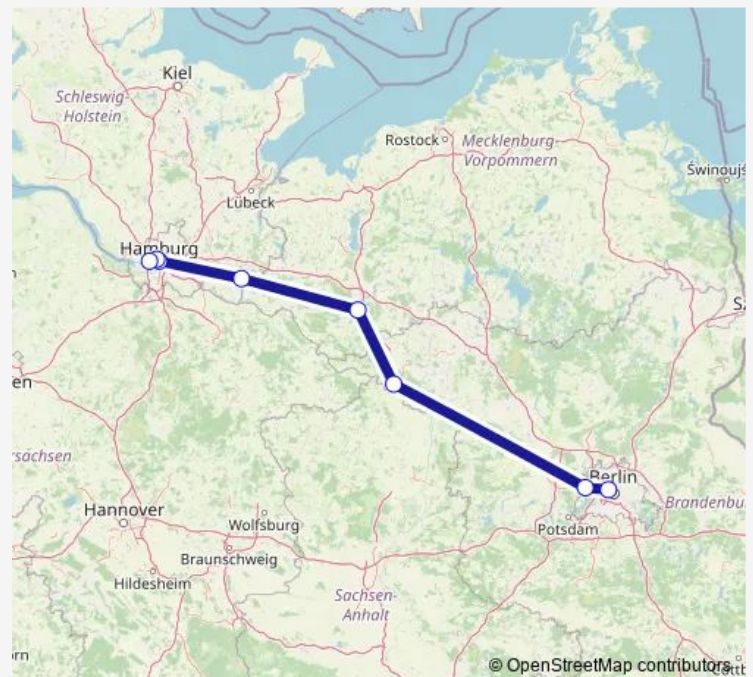

Rail IC 2576

[Go to website](#)

Direction

Berlin Hbf (tief) — Hamburg-Altona

8 stops

[Open route schedule](#)

Berlin Hbf (tief)

Berlin-Spandau

Wittenberge

Ludwigslust

Büchen

Hamburg Hbf

Hamburg Dammtor

Hamburg-Altona

Route schedule

Berlin Hbf (tief) — Hamburg-Altona

Monday	—
Tuesday	—
Wednesday	—
Thursday	—
Friday	—
Saturday	—
Sunday	13:06

Route info

Direction: Berlin Hbf (tief)

Stops: 8

Trip Duration: 2 hour 21 min

■ IC 2576

BusMaps

IC 2576 Rail time schedules and route maps are available in an offline PDF at busmaps.com. Use the busmaps.com website to see live bus times, train schedule or subway schedule, and step-by-step directions for all public transit in Hamburg