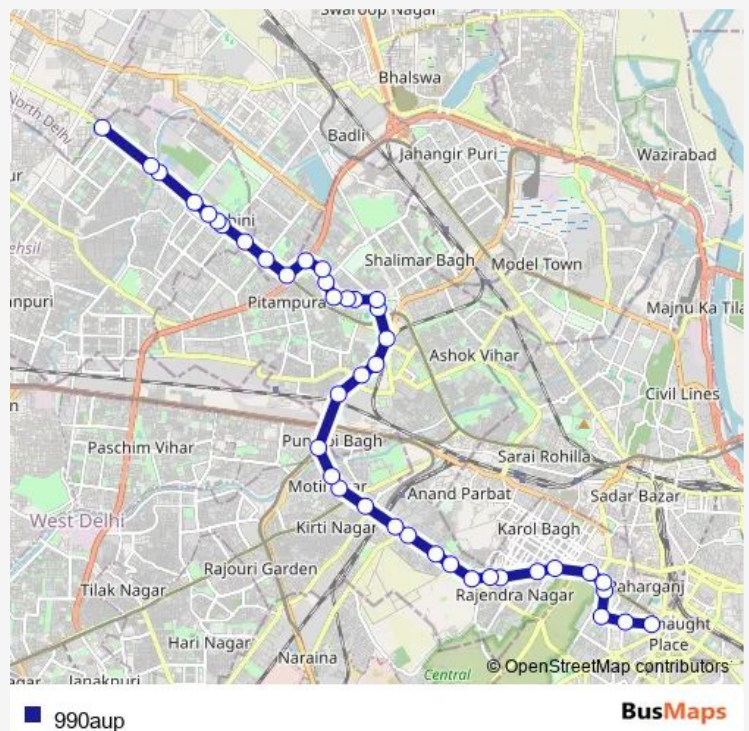

Bus 990aup

[Go to website](#)

Direction

Shivaji Stadium Terminal — Prehlab Vihar (Deep Vihar)
Rohini Sec 25

41 stops

[Open route schedule](#)

Shivaji Stadium Terminal

Shaheed Bhagat Singh Marg

Punjabi Bagh Terminal

Shakurpur Village/Shiv Mandir

Shakur Pur Crossing / Britannia

Route schedule

Shivaji Stadium Terminal — Prehlab Vihar (Deep Vihar)
Rohini Sec 25

Monday 07:25-20:45

Tuesday 07:25-20:45

Wednesday 07:25-20:45

Thursday 07:25-20:45

Friday 07:25-20:45

Saturday 07:25-20:45

Sunday 07:25-20:45

Route info

Direction: Shivaji Stadium Terminal

Stops: 41

Trip Duration: 1 hour 27 min