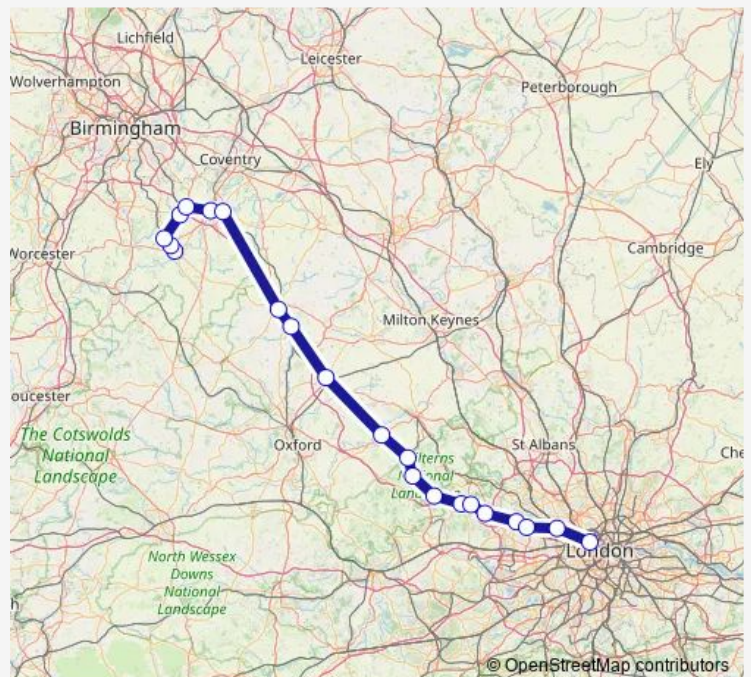

Friday 07:33

Saturday —

Sunday —

Route info

Direction: Stratford-upon-Avon

Stops: 20

Trip Duration: 2 hour 22 min

■ Ch:Sav->Myb — CH train service from SAV to Myb

Direction

Stratford-upon-Avon — London Marylebone

20 stops

[Open route schedule](#)

Stratford-upon-Avon

Stratford-upon-Avon Parkway

Wilmcote

Bearley