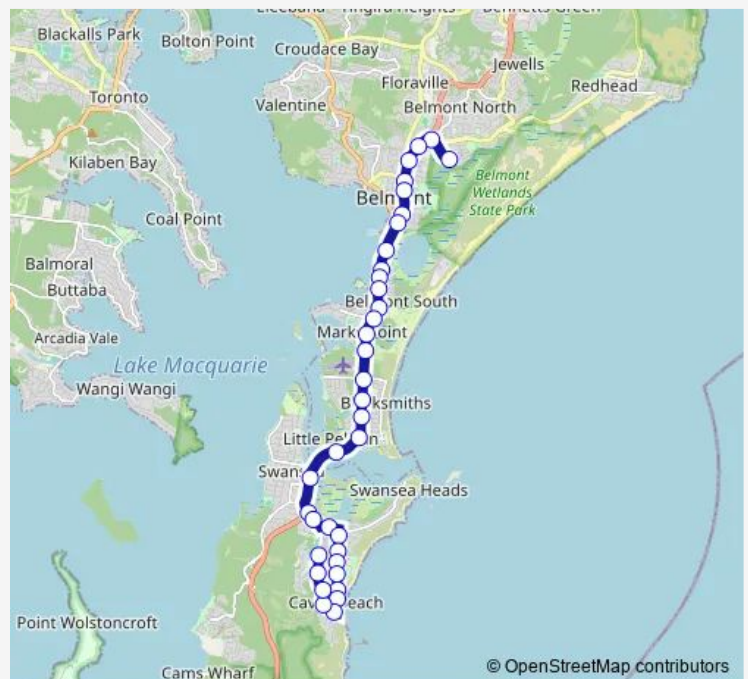

Pacific Hwy At Clara St

Pacific Hwy After Thompson St

Pacific Hwy Opp Marks Point Rd

Pacific Hwy Opp Docker St

Pacific Hwy At Docker St

Pacific Hwy At Awabakal Av

Pacific Hwy At Maneela St

Pelican Flat Park, Pacific Hwy

Pacific Hwy After Gommeria St

### Route info

Direction: Belmont Christian College, John Fisher Rd

Stops: 36

Trip Duration: 0 hour 30 min

Pacific Hwy Opp Little Pelican Rd

Bowman St At Peel St

Bowman St Opp Gray St

Bowman St At Alexander Pl

Pacific Hwy At Docker St

Pacific Hwy Before Docker St

Pacific Hwy At Marks Point Rd

Pacific Hwy Before Emily St

Pacific St At Arthur St

Pacific Hwy Opp Beach St

Pacific Hwy At Bellevue Rd

Pacific Hwy Opp Alick St