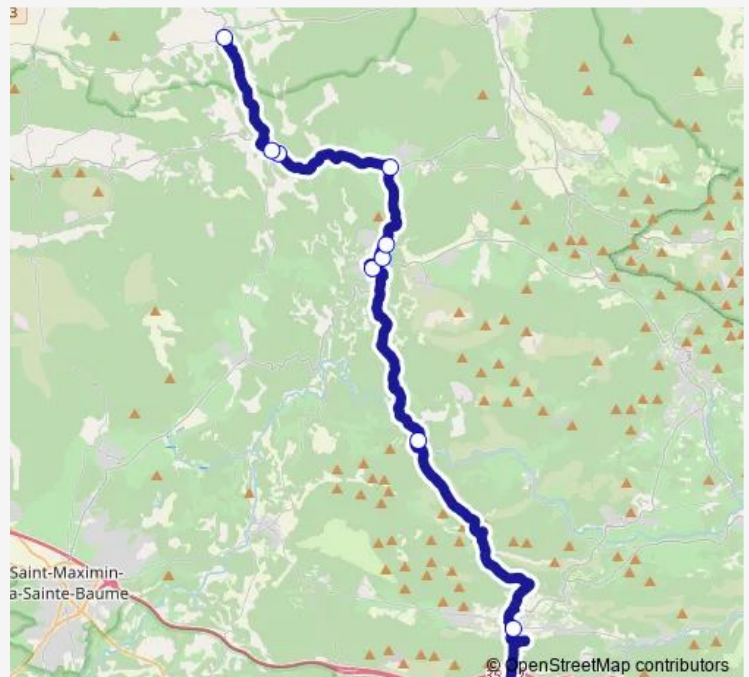

Centre Commercial

College d Arbaud

Centre Ville Boulevard Grisolle

Croisement Route de Correns

Cooperative

Lycee Raynouard (parking)

Place Clemenceau

Route schedule

Mairie — Place Clemenceau

| | |
|-----------|-------|
| Monday | 06:35 |
| Tuesday | 06:35 |
| Wednesday | 06:35 |
| Thursday | 06:35 |
| Friday | 06:35 |
| Saturday | — |
| Sunday | — |

Route info

Direction: Mairie

Stops: 11

Trip Duration: 1 hour 15 min

847 — 847 _ LA Verdriere - Brignoles

Direction

Place Clemenceau — Mairie

11 stops

[Open route schedule](#)

Place Clemenceau

Lycee Raynouard

Cooperative

Croisement Route de Correns

Centre Ville Boulevard Grisolle

College d Arbaud

Centre Commercial

La Poste

Place de la Liberation