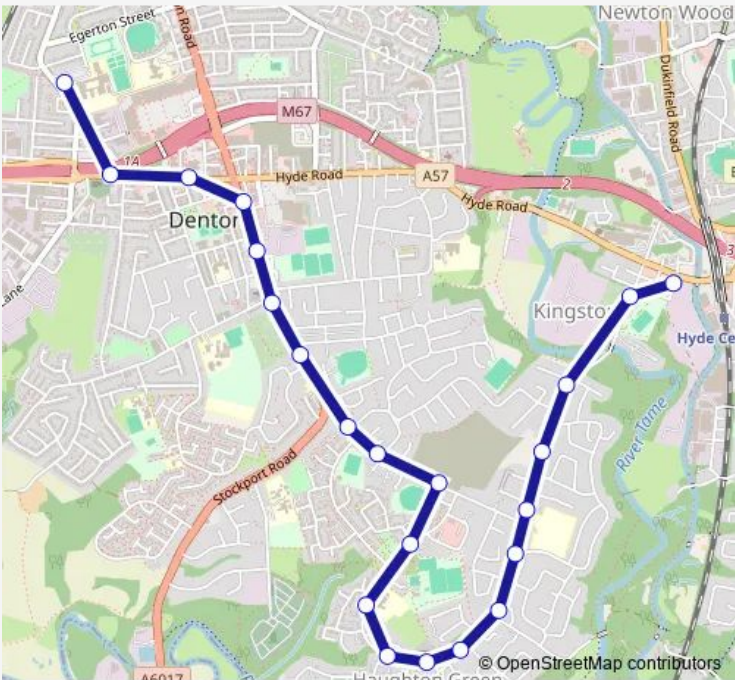

Bus 847 Denton Community College - Hyde

[Go to website](#)

Direction
 Denton Community College — Frances Street
 22 stops
[Open route schedule](#)

- Denton Community College
- Christ Church
- Crown Point
- Crown Point
- Pitt Street
- St Lawrence's Church
- Pendle Road
- Vaudrey Lane
- Moorfield Avenue
- Mancunian Road
- Trowbridge Road
- Manor Green Primary Academy
- Wordsworth Road
- Haughton Green Terminus
- Jolly Hatters
- Gibraltar Lane
- Manor Road
- Portal Grove
- Forrest Road
- Northstead Avenue
- Layton Avenue

Route schedule
 Denton Community College — Frances Street

Monday	14:40
Tuesday	14:40
Wednesday	14:40
Thursday	14:40
Friday	14:40
Saturday	—
Sunday	—

Route info
 Direction: Denton Community College
 Stops: 22
 Trip Duration: 0 hour 26 min

■ 847 — Denton Community College - Hyde **BusMaps**

847 Bus time schedules and route maps are available in an offline PDF at busmaps.com. Use the busmaps.com website to see live bus times, train schedule or subway schedule, and step-by-step directions for all public transit in Ashton-under-Lyne

The schedule is provided in the local timezone. Times with "(+1)" indicate departures on the next day.

PDF file created on 2025-01-16

2024 BusMaps.com - All Rights Reserved