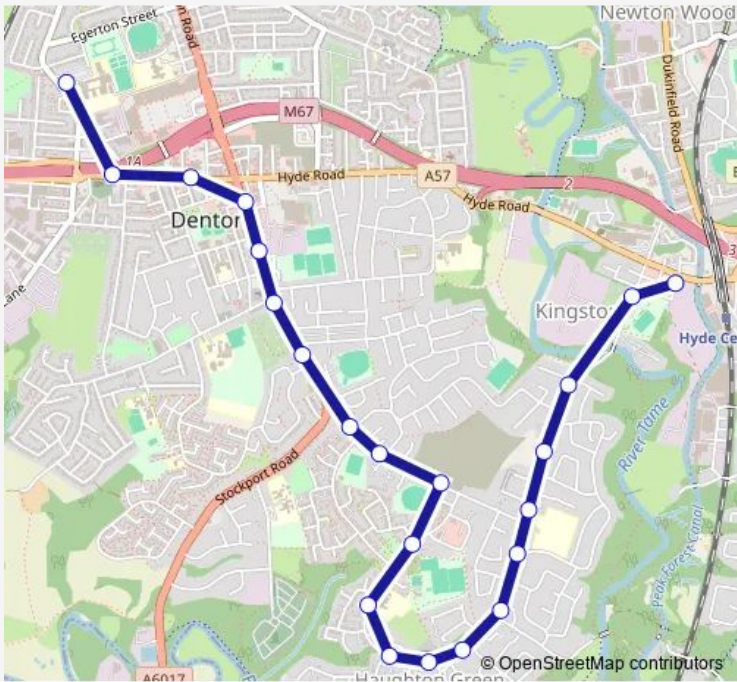

Bus 847 Denton Community College - Hyde

[Go to website](#)

Direction
 Denton Community College — Frances Street
 22 stops
[Open route schedule](#)

- Denton Community College
- Christ Church
- Crown Point
- Crown Point
- Pitt Street
- St Lawrence's Church
- Pendle Road
- Vaudrey Lane
- Moorfield Avenue
- Mancunian Road
- Trowbridge Road
- Manor Green Primary Academy
- Wordsworth Road
- Haughton Green Terminus
- Jolly Hatters
- Gibraltar Lane
- Manor Road
- Portal Grove
- Forrest Road
- Northstead Avenue
- Layton Avenue

Route schedule
 Denton Community College — Frances Street

Monday	14:40
Tuesday	14:40
Wednesday	14:40
Thursday	14:40
Friday	14:40
Saturday	—
Sunday	—

Route info
 Direction: Denton Community College
 Stops: 22
 Trip Duration: 0 hour 26 min

■ 847 — Denton Community College - Hyde **BusMaps**

847 Bus time schedules and route maps are available in an offline PDF at busmaps.com. Use the busmaps.com website to see live bus times, train schedule or subway schedule, and step-by-step directions for all public transit in Ashton-under-Lyne

The schedule is provided in the local timezone. Times with "(+1)" indicate departures on the next day.

PDF file created on 2025-02-26

2024 BusMaps.com - All Rights Reserved