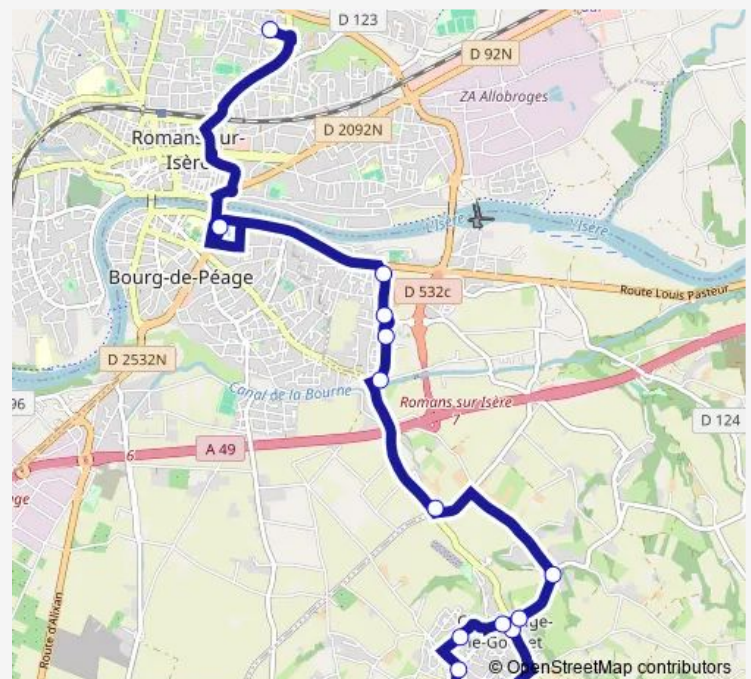

Bus 847 Ligne 840

[Go to website](#)

Direction

Chatuzange Mairie — Romans College Malraux

15 stops

[Open route schedule](#)

Chatuzange Mairie

Chatuzange Stade

Village DE Sante

Chatuzange Gendarmerie

Pizancon Centre

BDP College DE L'Europe

Romans College Malraux

Route schedule

Chatuzange Mairie — Romans College Malraux

Monday 07:02

Tuesday 07:02

Wednesday 07:02

Thursday 07:02

Friday 07:02

Saturday —

Sunday —

Route info

Direction: Chatuzange Mairie

Stops: 15

Trip Duration: 0 hour 48 min

847 — Ligne 840

BusMaps

847 Bus time schedules and route maps are available in an offline PDF at busmaps.com. Use the busmaps.com website to see live bus times, train schedule or subway schedule, and step-by-step directions for all public transit in Chatuzange-le-Goubet