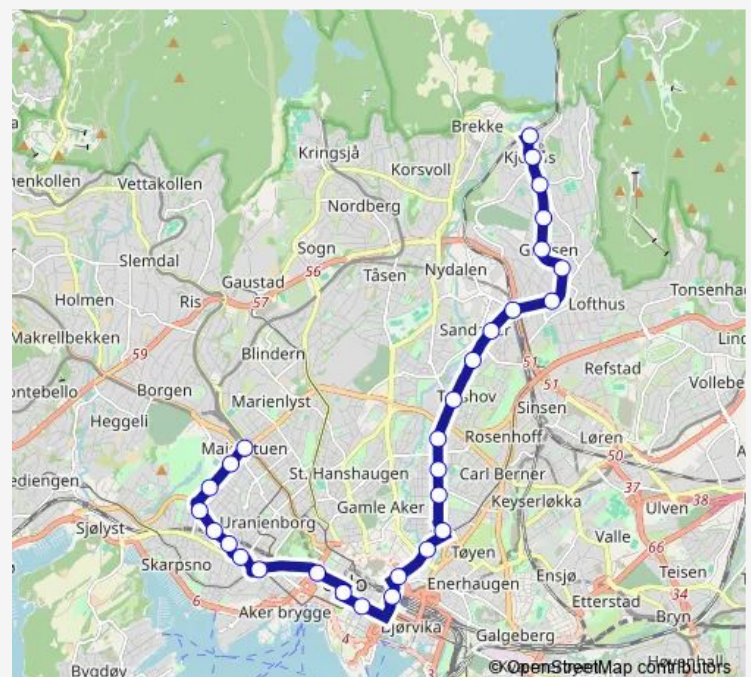

Torshov

Sandaker senter

Grefsenveien

Route schedule

Majorstuen — Kjelsås stasjon

Monday 01:36-06:06

Tuesday 04:06-05:06

Wednesday 04:06-05:06

Thursday 01:36-06:06

Friday 01:36-06:06

Saturday 01:36-06:06

Sunday 01:36-06:06

Route info

Direction: Majorstuen

Stops: 29

Trip Duration: 0 hour 44 min

Grefsenplatået

Glads vei

Doktor Smiths vei

Disen

Storo

Grefsenveien

Sandaker senter

Torshov