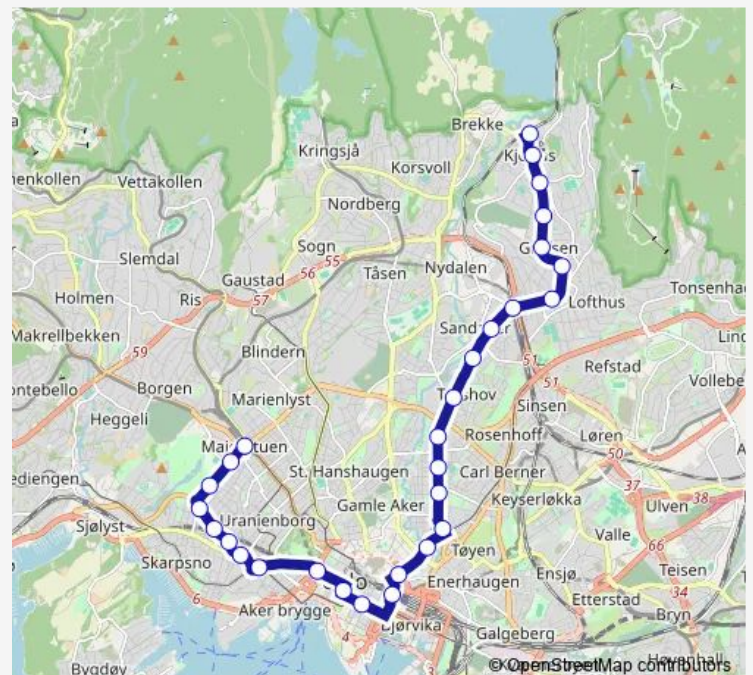

Torshov

Sandaker senter

Grefsenveien

Route schedule

Majorstuen — Kjelsås stasjon

Monday 01:36-06:06

Tuesday 04:06-05:06

Wednesday 04:06-05:06

Thursday 01:36-06:06

Friday 01:36-06:06

Saturday 01:36-06:06

Sunday 01:36-06:06

Route info

Direction: Majorstuen

Stops: 29

Trip Duration: 0 hour 44 min

Grefsenplatået

Glads vei

Doktor Smiths vei

Disen

Storo

Grefsenveien

Sandaker senter

Torshov