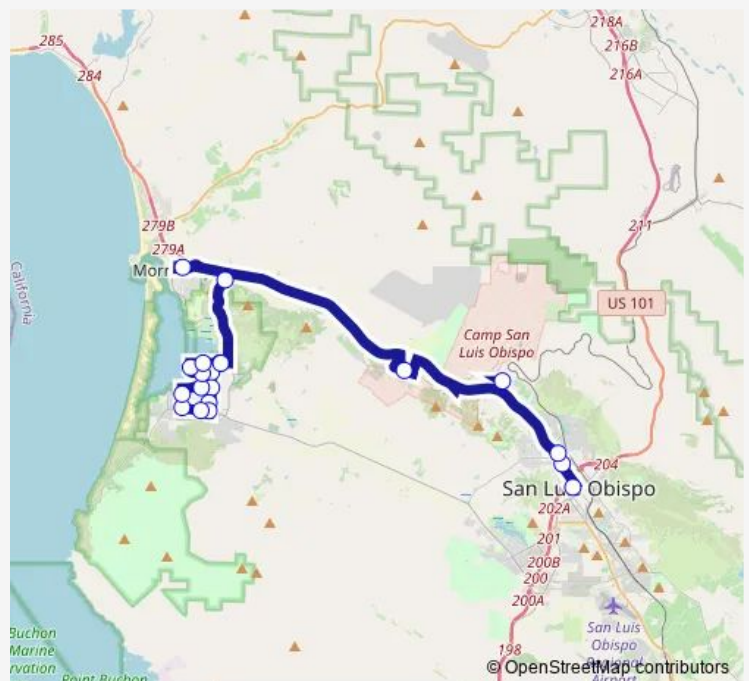

Direction

Government Center — Santa Ysabel & 15th

20 stops

[Open route schedule](#)

- Government Center
- Santa Rosa & Murray
- Santa Rosa & Foothill
- California Men's Colony
- Cuesta College
- Morro Bay Park
- South Bay & Quintana
- Santa Ysabel & 15th
- 11th & El Morro
- 11th & Ramona
- 10th & Santa Ynez
- 10th & Los Osos Valley
- Los Osos Valley Rd & Palisades
- Los Osos Valley Rd & Pine
- Pine & Loma
- Ramona & 7th
- 7th & El Morro
- 2nd & Santa Maria
- Santa Ysabel & 7th
- Santa Ysabel & 15th

Route schedule

Government Center — Santa Ysabel & 15th

Monday	06:33-20:33
Tuesday	06:33-20:33
Wednesday	06:33-20:33
Thursday	06:33-20:33
Friday	06:33-20:33
Saturday	08:33-19:33
Sunday	09:33-17:33

Route info

Direction: Government Center

Stops: 20

Trip Duration: 0 hour 55 min

12N — RTA - San Luis Obispo / Morro Bay / Los Osos

12N Bus time schedules and route maps are available in an offline PDF at busmaps.com. Use the busmaps.com website to see live bus times, train schedule or subway schedule, and step-by-step directions for all public transit in San Luis Obispo

The schedule is provided in the local timezone. Times with "(+1)" indicate departures on the next day.

PDF file created on 2025-01-16

2024 BusMaps.com - All Rights Reserved