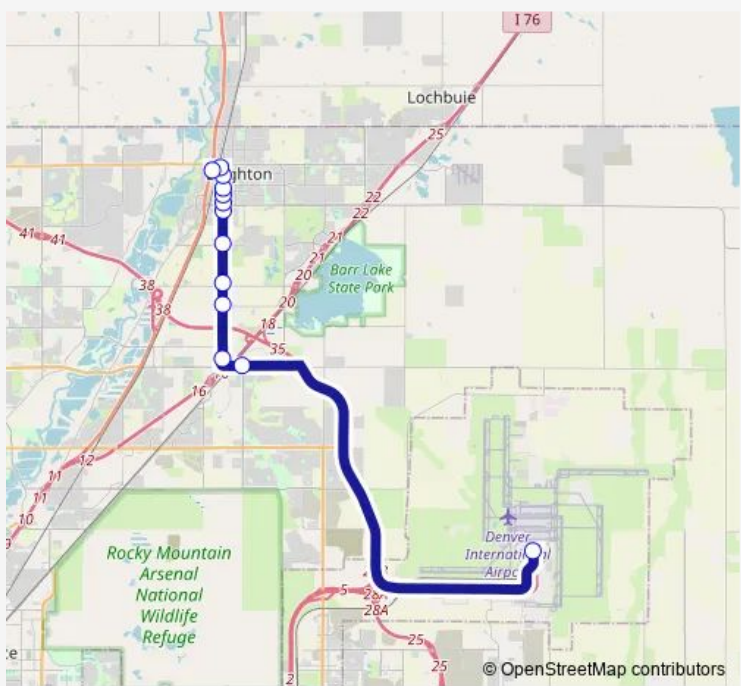

Bus 145X Brighton / Denver Airport

[Go to website](#)

Direction
 Denver Airport Station Gate 10 — US 85 & Bridge St PnR
 13 stops
[Open route schedule](#)

- Denver Airport Station Gate 10
- 120th & Chambers Rd
- Sable Blvd & 120th Ave
- Sable Blvd & 132nd Ave
- Sable Blvd & 136th Ave
- Sable Blvd & 144th Ave
- Sable Blvd & Bromley Ln
- S 4th Ave & Bromley Ln
- S 4th Ave & Voiles St
- S 4th Ave & Jessup St
- S 4th Ave & Skeel St
- Bush St & S 3rd Ave
- US 85 & Bridge St PnR

Route schedule
 Denver Airport Station Gate 10 — US 85 & Bridge St PnR

Monday	13:20-15:00
Tuesday	13:20-15:00
Wednesday	13:20-15:00
Thursday	13:20-15:00
Friday	13:20-15:00
Saturday	13:20-15:00
Sunday	13:20-15:00

Route info
 Direction: Denver Airport Station Gate 10
 Stops: 13
 Trip Duration: 0 hour 28 min

Direction

US 85 & Bridge St PnR — Denver Airport Station Gate 6

13 stops

[Open route schedule](#)

US 85 & Bridge St PnR

Wednesday 03:51-05:01

Thursday 03:51-05:01

Friday 03:51-05:01

Saturday 03:51-05:01

Sunday 03:51-05:01

Route info

Direction: US 85 & Bridge St PnR

Stops: 13