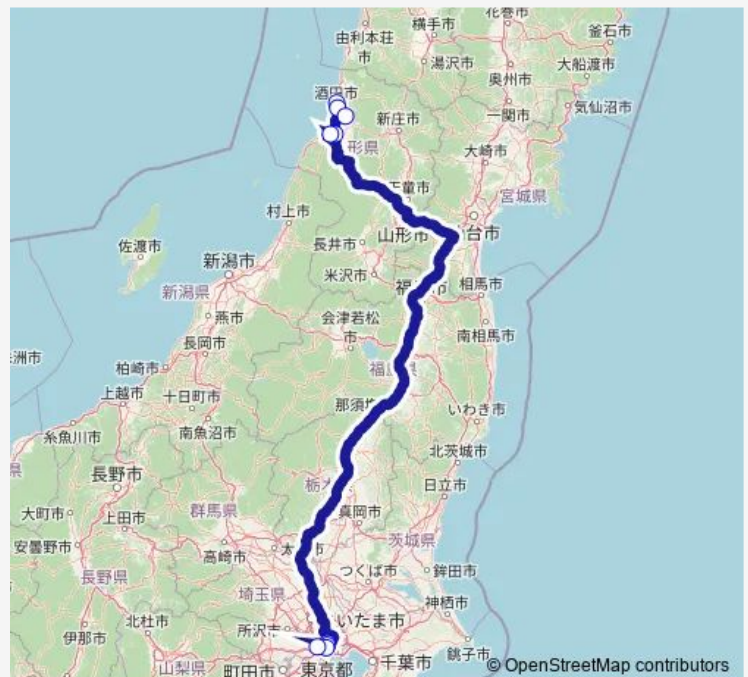

### Route schedule

酒田駅前 — 新宿南口

Monday 22:15

Tuesday 22:15

Wednesday 22:15

Thursday 22:15

Friday 22:15

Saturday 22:15

### Route info

Direction: 酒田駅前

Stops: 9

Trip Duration: 8 hour 45 min

■ 酒田⇒新宿南口

酒田⇒新宿南口 Bus time schedules and route maps are available in an offline PDF at [busmaps.com](https://busmaps.com). Use the [busmaps.com](https://busmaps.com) website to see live bus times, train schedule or subway schedule, and step-by-step directions for all public transit in Tokyo