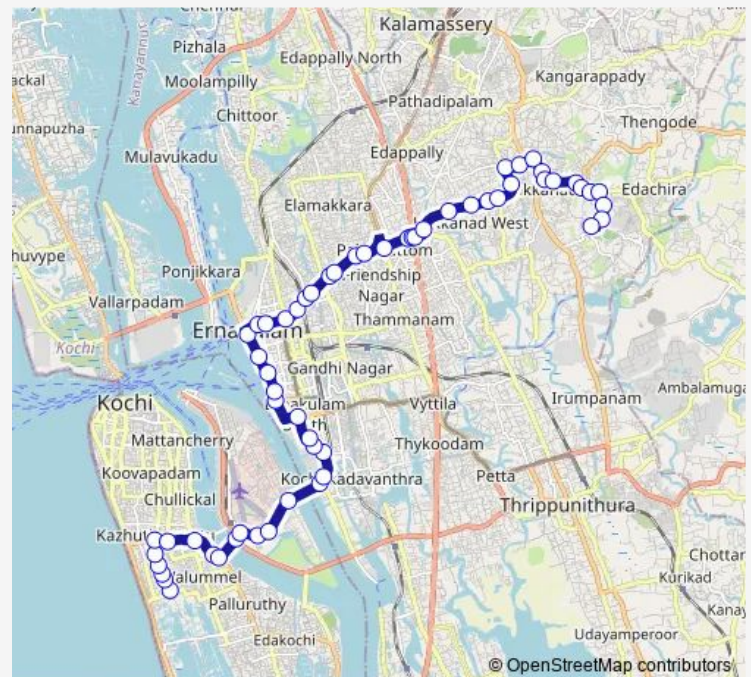

Thursday 06:00

Friday 06:00

Saturday 06:00

Sunday 06:00

Route info

Direction: Nilampathinia Mugal Junction

Stops: 59

Trip Duration: 1 hour 10 min