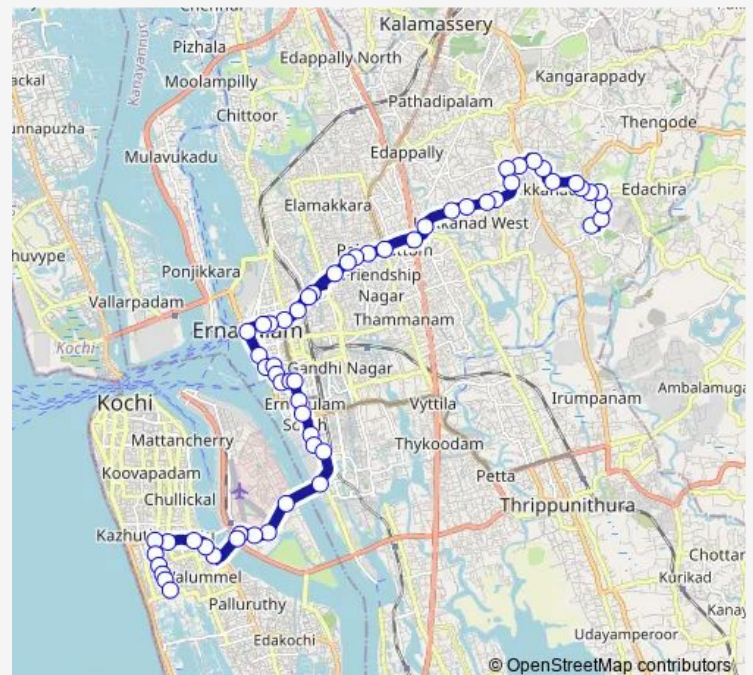

Thursday 06:00

Friday 06:00

Saturday 06:00

Sunday 06:00

Route info

Direction: Mundamveli

Stops: 59

Trip Duration: 1 hour 10 min

■ Nilampathijamukal ↔ Mundamveli

Gandhi Square

Subash Park

Children's Park

Menaka

High Court Junction

Saritha

St Alberts