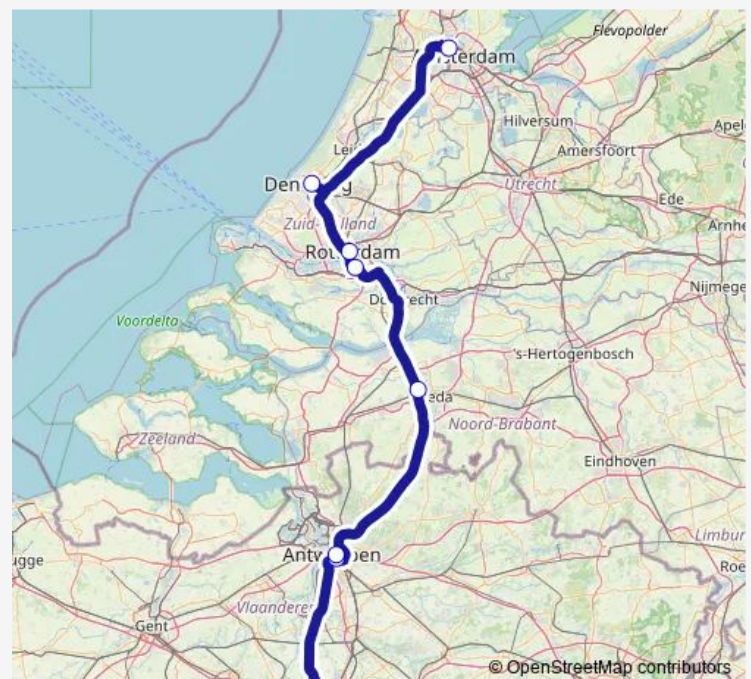

Antwerp Rooseveltplaats (B5)

Rotterdam Central Station

Delft Station

The Hague (Central Station)

Amsterdam Sloterdijk

Route schedule

Brussels-North train station — Amsterdam Sloterdijk

Monday 06:15-07:15

Tuesday 06:15-07:15

Wednesday 06:15-07:15

Thursday 06:15-07:15

Friday 06:15-07:15

Saturday 06:15-07:15

Sunday 06:15-07:15

Route info

Direction: Brussels-North train station

Stops: 7

Trip Duration: 4 hour 25 min

Direction

Brussels-North train station — Amsterdam Sloterdijk

8 stops

[Open route schedule](#)

Brussels-North train station

Waypoint Antwerp Stadspark

Antwerp Rooseveltplaats (B5)

Breda Prinsenbeek

Rotterdam Zuidplein (Platform X)

Rotterdam Central Station

The Hague (Central Station)

Amsterdam Sloterdijk

Route schedule

Brussels-North train station — Amsterdam Sloterdijk